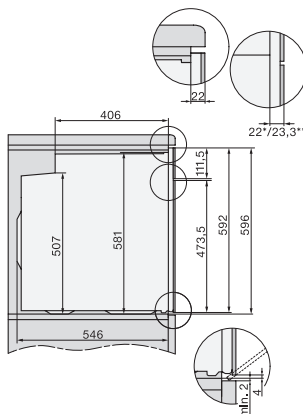

side view H7000 XL build-under, installation drawing