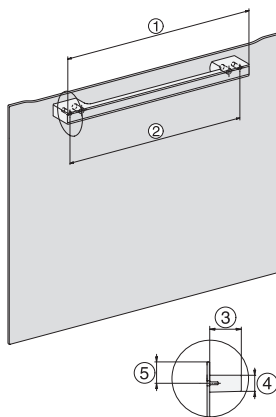

H 7460-60 BP

Four

Design très harmonieux avec éclairage à LED et pyrolyse.

side view H7000 XL, installation drawings

built-in H7000 XL, installation drawing

Installation H7000 XL underframe, installation drawings

H7000 handle, glass, installation drawings

Installation H7000 BM XL, installation drawings

H2x6x-1B/BP/E/EP//IP, H2850BP, H7x6xB/BP/BPX, H2x6xB, installation drawings

Installation H7000 XL installation drawings - CH