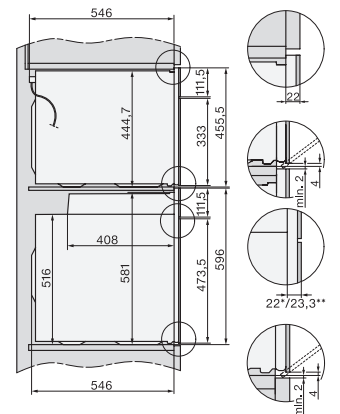

H2x6x-1B/BP/E/EP/I/IP, H2850BP, H7x6xB/BP/BPX, H2x6xB, installation drawings

DG7x40, DGC7x4x, DGC7x6x, DG7635, DGM7x4x, DO7, H2860B/BP, H7240BM, H7x40BM, H7x4xB/BP, H7x6xB/BP, installation drawings

H226x-1B/BP/E/EP/I/IP, H2760B/BP, H28x0B/BP, H7x40BM/BMX, H7x6xB/BP/BPX, installation drawings

H226x-1B/BP/E/EP, H28x0B/BP, H7x6xB/BP/BPX installation drawings - CH

side view H7000 XL build-under, installation drawing

H2xxx-1 B/BP/E/I/IP, H7xxx B/BP/BM/BMX, installation drawings

H 7460-60 BP

Four

Design très harmonieux avec éclairage à LED et pyrolyse.