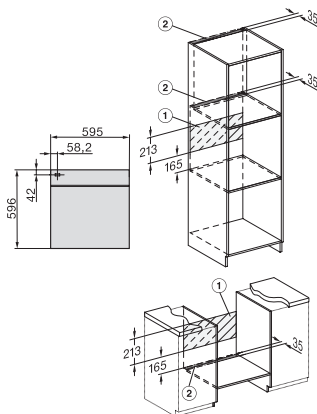

H 7460-60 BP

Four

Design très harmonieux avec éclairage à LED et pyrolyse.

side view H7000 XL, installation drawings

built-in H7000 XL, installation drawing

H226x-1B/BP/E/EP/I/IP, H2x6xB/BP, H7x6xB/BP/BPX, installation drawings

H2x6x-1B/BP/E/EP/I/IP, H2850BP, H7x6xB/BP/BPX, H2x6xB, installation drawings

DG7x40, DGC7x4x, DGC7x6x, DG7635, DGM7x4x, DO7, H2860B/BP, H7240BM, H7x40BM, H7x4xB/BP, H7x6xB/BP, installation drawings

H226x-1B/BP/E/EP/I/IP, H2760B/BP, H28x0B/BP, H7x40BM/BMX, H7x6xB/BP/BPX, installation drawings