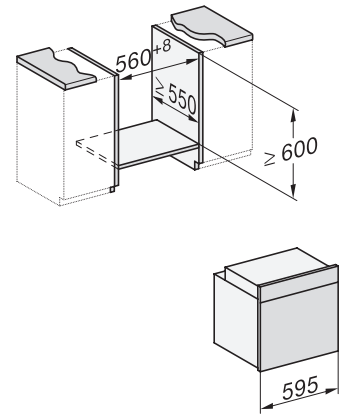

H 7460-60 BP

Four

Design très harmonieux avec éclairage à LED et pyrolyse.

side view H7000 XL, installation drawings

built-in H7000 XL, installation drawing

Installation H7000 XL underframe, installation drawings

H7000 handle, glass, installation drawings

Installation H7000 BM XL, installation drawings

H2x6x-1B/BP/E/EP//IP, H2850BP, H7x6xB/BP/BPX, H2x6xB, installation drawings

Installation H7000 XL installation drawings - CH