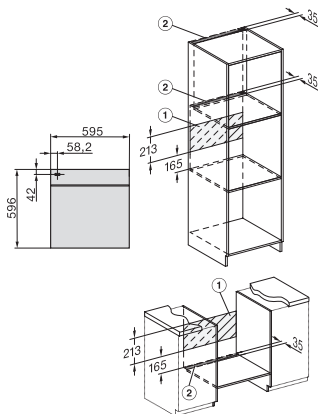

H 7460-60 BP

Four

Design très harmonieux avec éclairage à LED et pyrolyse.

side view H7000 XL, installation drawings

built-in H7000 XL, installation drawing

Installation H7000 XL underframe, installation drawings

H7000 handle, glass, installation drawings

Installation H7000 BM XL, installation drawings

H2x6x-1B/BP/E/EP//IP, H2850BP, H7x6xB/BP/BPX, H2x6xB, installation drawings

Installation H7000 XL installation drawings - CH