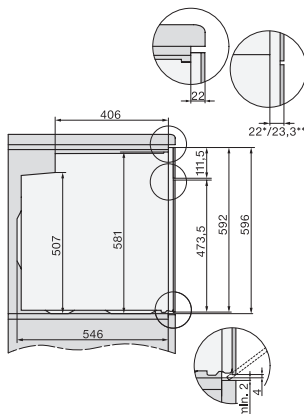

H 7460-60 BP

Four

Design très harmonieux avec éclairage à LED et pyrolyse.

side view H7000 XL, installation drawings

built-in H7000 XL, installation drawing

Installation H7000 XL underframe, installation drawings

H7000 handle, glass, installation drawings

Installation H7000 BM XL, installation drawings

H2x6x-1B/BP/E/EP//IP, H2850BP, H7x6xB/BP/BPX, H2x6xB, installation drawings

Installation H7000 XL installation drawings - CH