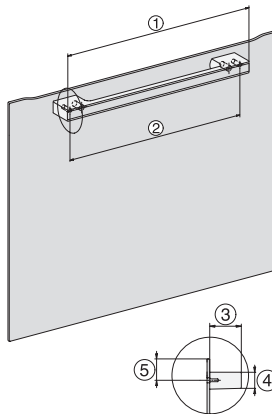

H 7460-60 BP

Four

Design très harmonieux avec éclairage à LED et pyrolyse.

side view H7000 XL, installation drawings

built-in H7000 XL, installation drawing

Installation H7000 XL underframe, installation drawings

H7000 handle, glass, installation drawings

Installation H7000 BM XL, installation drawings

H2x6x-1B/BP/E/EP//IP, H2850BP, H7x6xB/BP/BPX, H2x6xB, installation drawings

Installation H7000 XL installation drawings - CH