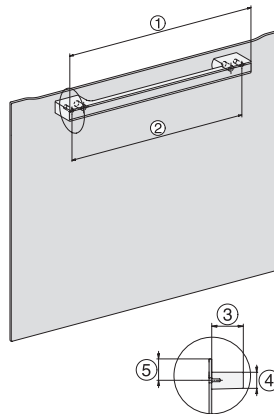

H 7244-60 BP

Four compact

Design très harmonieux avec texte clair, mise en réseau et pyrolyse.

side view H7000 M, installation drawings

side view H7000 M, installation drawings, GB, AU

built-in H7000 M, installation drawing

built-in H7000 M build-under, installation drawing

H7000 handle, glass, installation drawings

installation H7000 M, installation drawing, CH

side view H7000 M build-under, installation drawings