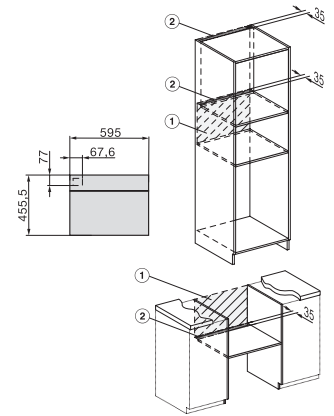

H 7240-60 BM

Four compact avec micro-ondes

Design très harmonieux avec programmes automatiques et modes combinés.

side view H7000 BM, installation drawings

built-in H7000 BM, installation drawing

built-in H7000 BM build-under, installation drawings

H7000 handle, glass, installation drawings

H226x-1B/BP/E/EP/I/IP, H2760B/BP, H28x0B/BP, H7x40BM/BMX, H7x6x6B/BP/BPX, installation drawings

installation H7000 BM, installation drawing, CH

side view H7000 BM build-under, installation drawings