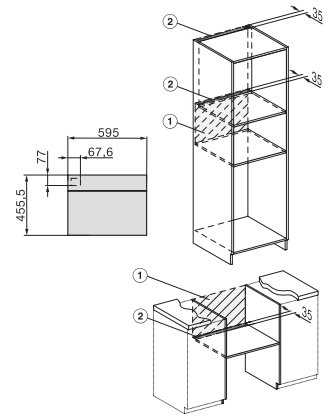

H 7240-60 BM

Four compact avec micro-ondes

Design très harmonieux avec programmes automatiques et modes combinés.

side view H7000 BM, installation drawings

built-in H7000 BM, installation drawing

built-in H7000 BM build-under, installation drawings

H7000 handle, glass, installation drawings

Installation H7000 BM XL, installation drawings

installation H7000 BM, installation drawing, CH

side view H7000 BM build-under, installation drawings

side view Kombi BM XL, installation drawings