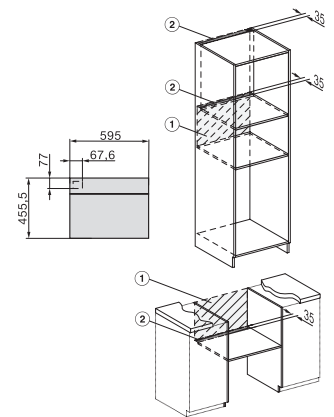

H 7240-60 BM

Four compact avec micro-ondes

Design très harmonieux avec programmes automatiques et modes combinés.

side view H7000 BM, installation drawings

built-in H7000 BM, installation drawing

built-in H7000 BM build-under, installation drawings

H7000 handle, glass, installation drawings

Installation H7000 BM XL, installation drawings

installation H7000 BM, installation drawing, CH

side view H7000 BM build-under, installation drawings

side view Kombi BM XL, installation drawings