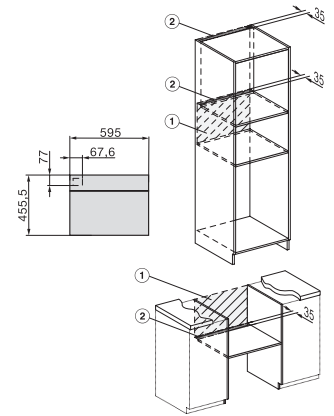

H 7240-60 BM

Four compact avec micro-ondes

Design très harmonieux avec programmes automatiques et modes combinés.

side view H7000 BM, installation drawings

built-in H7000 BM, installation drawing

built-in H7000 BM build-under, installation drawings

H7000 handle, glass, installation drawings

Installation H7000 BM XL, installation drawings

installation H7000 BM, installation drawing, CH

side view H7000 BM build-under, installation drawings

side view Kombi BM XL, installation drawings