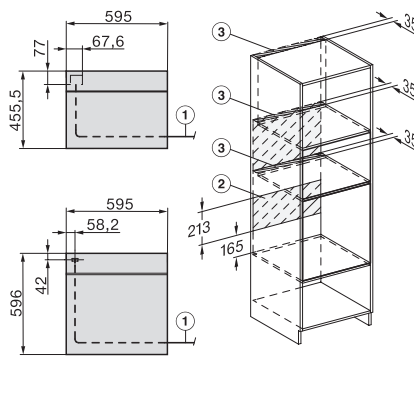

## H 7860 BPX

Four sans poignée

dans un design facile à combiner avec thermosonde et BrilliantLight.

installation H7000 XL, installation drawing

side view H7000 XL, installation drawings

built-in H7000 XL, installation drawing

Installation H7000 XL underframe, installation drawings

Installation H7000 BM XL, installation drawings

side view H7000 XL build-under, installation drawing

side view Kombi BM XL, installation drawings

Installation Kombi BM XL, installation drawings