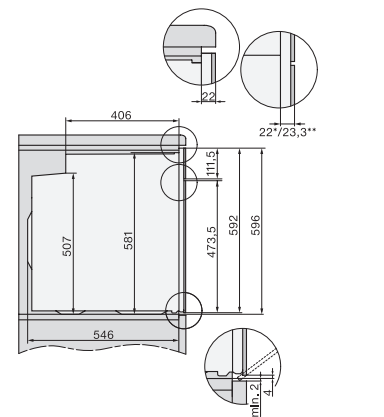

## H 7860 BPX

Four sans poignée

dans un design facile à combiner avec thermosonde et BrilliantLight.

installation H7000 XL, installation drawing

side view H7000 XL, installation drawings

built-in H7000 XL, installation drawing

Installation H7000 XL underframe, installation drawings

Installation H7000 BM XL, installation drawings

side view H7000 XL build-under, installation drawing

side view Kombi BM XL, installation drawings

Installation Kombi BM XL, installation drawings