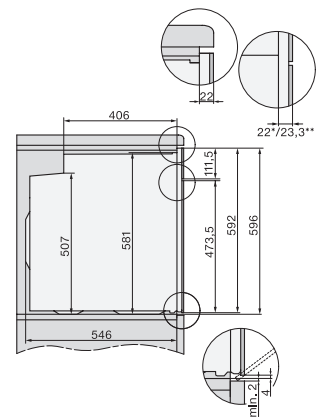

H 7464 BPX

Four sans poignée

dans un design facile à combiner avec thermosonde et éclairage LED.

installation H7000 XL, installation drawing

side view H7000 XL, installation drawings

built-in H7000 XL, installation drawing

Installation H7000 XL underframe, installation drawings

Installation H7000 BM XL, installation drawings

side view H7000 XL build-under, installation drawing

side view Kombi BM XL, installation drawings

Installation Kombi BM XL, installation drawings