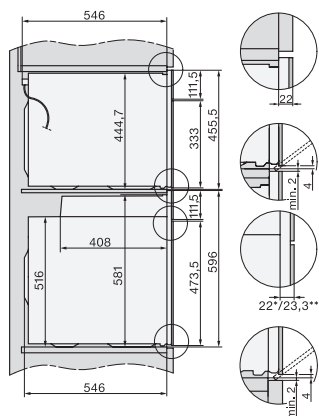

H 7464 BPX

Four sans poignée

dans un design facile à combiner avec thermosonde et éclairage LED.

installation H7000 XL, installation drawing

side view H7000 XL, installation drawings

built-in H7000 XL, installation drawing

Installation H7000 XL underframe, installation drawings

Installation H7000 BM XL, installation drawings

side view H7000 XL build-under, installation drawing

side view Kombi BM XL, installation drawings

Installation Kombi BM XL, installation drawings