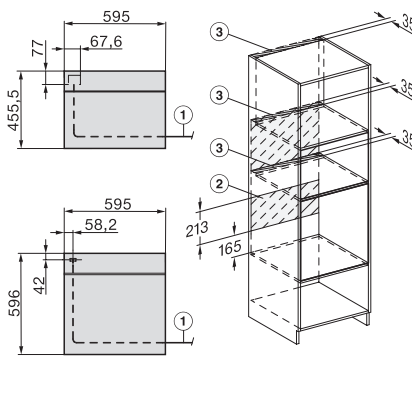

H 7464 BPX

Four sans poignée

dans un design facile à combiner avec thermosonde et éclairage LED.

installation H7000 XL, installation drawing

side view H7000 XL, installation drawings

built-in H7000 XL, installation drawing

Installation H7000 XL underframe, installation drawings

Installation H7000 BM XL, installation drawings

side view H7000 XL build-under, installation drawing

side view Kombi BM XL, installation drawings

Installation Kombi BM XL, installation drawings