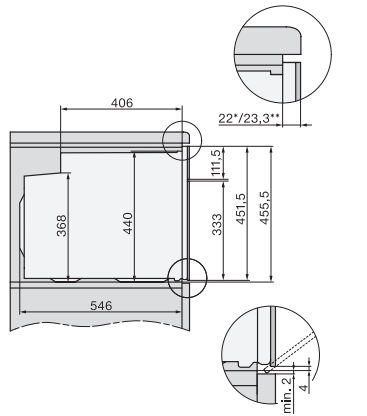

H 7440 BPX

Four compact sans poignée

dans un design facile à combiner avec éclairage LED et pyrolyse.

side view H7000 M, installation drawings

built-in H7000 M, installation drawing

built-in H7000 M build-under, installation drawing

Installation H7000 M, installation drawing

side view H7000 M build-under, installation drawings