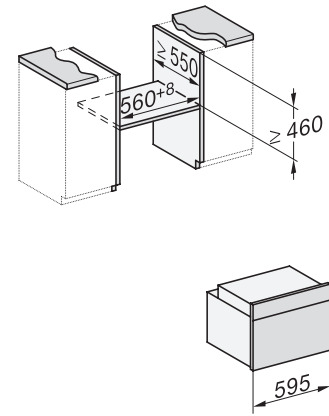

H 7440 BPX

Four compact sans poignée

dans un design facile à combiner avec éclairage LED et pyrolyse.

side view H7000 M, installation drawings

built-in H7000 M, installation drawing

built-in H7000 M build-under, installation drawing

Installation H7000 M, installation drawing

side view H7000 M build-under, installation drawings