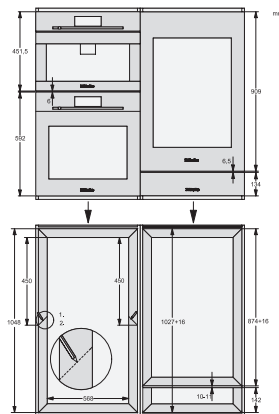

KWT6422iG, KWT6422iG-1, Installation draw, side view

ENB1060, combination 2x45er + KWT6422iG, Installation draw

KWT6422iG, KWT6422iG-1, Interior dimensions (Installation drawings)

ENB1060, combination 60er & 32er ESW + 2x45er + KWT6422iG, Installation draw