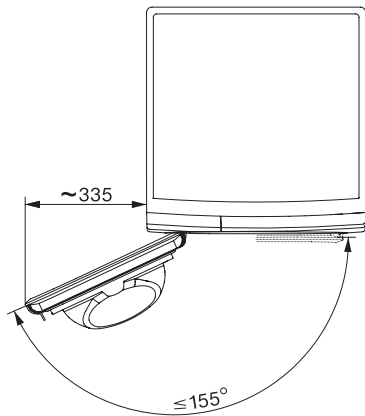

TWL680WP 125 Gala Edition  
Sèche-linge pompe à chaleur T1 :  
avec SteamFinish et DryCare 40, pour un soin du linge impeccable.

T1 installation drawing, facia 5 degree, measures in mm

T1 drawing, facia 5 degree, measures in mm

T1 drawing, facia 5 degree, without porthole, measures in mm

T1 drawing, facia 5 degree, measures in mm