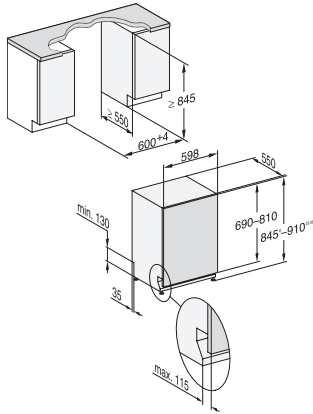

G7000, fully integrated dishwasher, XXL, 60cm  
(installation drawing)