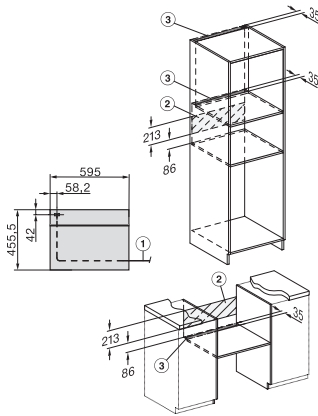

H 7840 BPX 125 Gala Ed
 Four compact sans poignée
 dans un design facile à combiner avec thermosonde et BrilliantLight.

side view H7000 M, installation drawings

built-in H7000 M, installation drawing

built-in H7000 M build-under, installation drawing

Installation H7000 M, installation drawing

side view H7000 M build-under, installation drawings