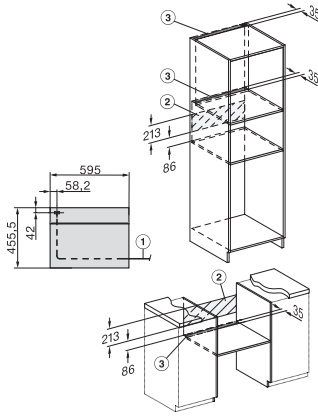

H 7440 BPX 125 Gala Ed
Four compact sans poignée
dans un design facile à combiner avec éclairage LED et pyrolyse.

side view H7000 M, installation drawings

built-in H7000 M, installation drawing

built-in H7000 M build-under, installation drawing

Installation H7000 M, installation drawing

side view H7000 M build-under, installation drawings