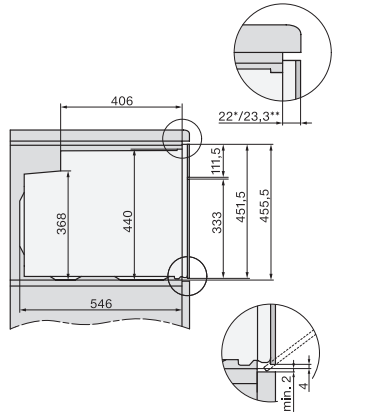

H 7440 BPX 125 Gala Ed
Four compact sans poignée
dans un design facile à combiner avec éclairage LED et pyrolyse.

side view H7000 M, installation drawings

built-in H7000 M, installation drawing

built-in H7000 M build-under, installation drawing

Installation H7000 M, installation drawing

side view H7000 M build-under, installation drawings