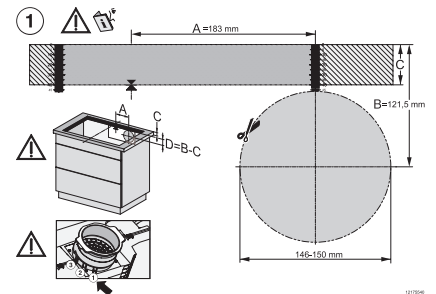

KMDA7272FL/FR, KMDA7473FL/FR – Installation variant 14 Circulating air - drawing

KMDA7272FL, KMDA7473FL – flush installation, drilling template, Installation depth 20 cm, Installation drawing