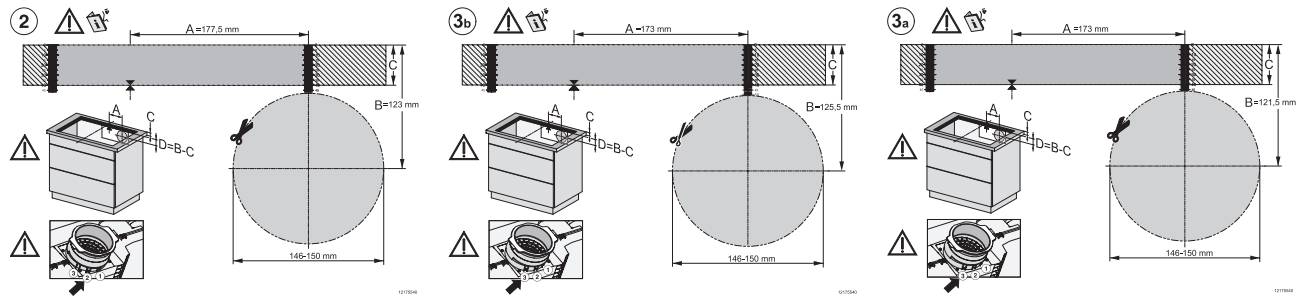

KMDA7272FL/FR, KMDA7473FL/FR – Installation variant 13 Circulating air - drawing

KMDA7272FL/FR, KMDA7473FL/FR – Installation variant 14 Circulating air - drawing

KMDA 7272 FL-U Silence

Plan de cuisson à induction avec évacuation des buées intégrée avec moteur Silence et 4 zones de cuisson individuelles pour mode recyclage

KMDA7272FL/FR, KMDA7473FL/FR – surface installation, drilling template, Installation drawing

KMDA7272FL, KMDA7473FL – flush installation, drilling template, Installation depth 21 cm, Installation drawing

KMDA7272FL/FR, KMDA7473FL/FR – surface installation, 21 cm, drilling template, Installation drawing