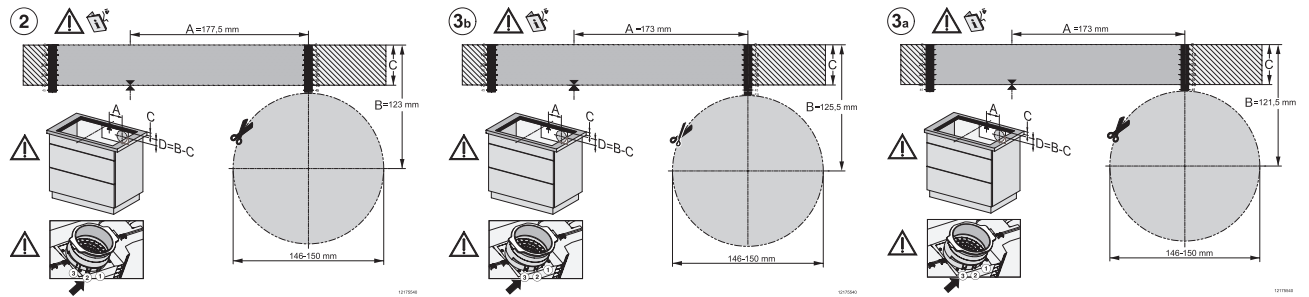

KMDA7272FL/FR, KMDA7473FL/FR – Installation variant 13 Circulating air – drawing

KMDA7272FL/FR, KMDA7473FL/FR – Installation variant 14 Circulating air – drawing

KMDA 7272 FL-U Silence

Plan de cuisson à induction avec évacuation des buées intégrée avec moteur Silence et 4 zones de cuisson individuelles pour mode recyclage

KMDA7272FL/FR, KMDA7473FL/FR – surface installation, drilling template, Installation drawing

KMDA7272FL, KMDA7473FL – flush installation, drilling template, Installation depth 21 cm, Installation drawing

KMDA7272FL/FR, KMDA7473FL/FR – surface installation, 21 cm, drilling template, Installation drawing