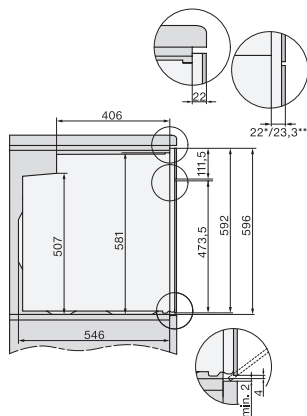

H 2851 BP
 Four
 design harmonieux avec mise en réseau et pyrolyse.

installation H7000 XL, installation drawing

side view H7000 XL, installation drawings

built-in H7000 XL, installation drawing

Installation H7000 XL underframe, installation drawings

H7000 handle, installation drawing

H7000 handle, glass, installation drawings

side view H7000 XL build-under, installation drawing