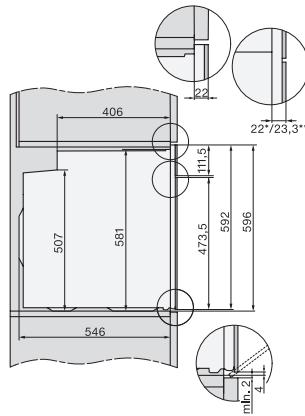

H 2851 BP
 Four
 design harmonieux avec mise en réseau et pyrolyse.

installation H7000 XL, installation drawing

side view H7000 XL, installation drawings

built-in H7000 XL, installation drawing

Installation H7000 XL underframe, installation drawings

H7000 handle, installation drawing

H7000 handle, glass, installation drawings

side view H7000 XL build-under, installation drawing