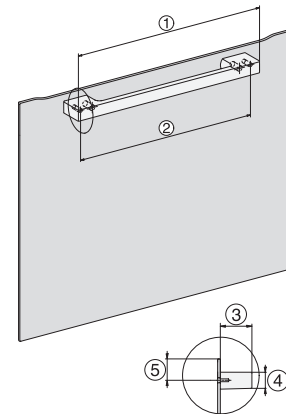

H 2766 BP

Four

design noir élégant avec mise en réseau, pyrolyse et rail coulissant FlexiClips.

installation H7000 XL, installation drawing

side view H7000 XL, installation drawings

built-in H7000 XL, installation drawing

Installation H7000 XL underframe, installation drawings

side view H7000 XL build-under, installation drawing

H7x65BP, H7145BM, H7165B, H7365B, H2756B, H2765B/BP, DGC7151, DGC7351 installation drawings