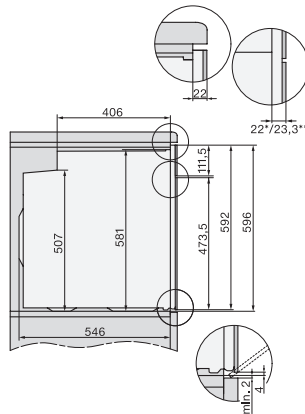

H 2766 BP

Four

design noir élégant avec mise en réseau, pyrolyse et rail coulissant FlexiClips.

installation H7000 XL, installation drawing

side view H7000 XL, installation drawings

built-in H7000 XL, installation drawing

Installation H7000 XL underframe, installation drawings

side view H7000 XL build-under, installation drawing

H7x65BP, H7145BM, H7165B, H7365B, H2756B, H2765B/BP, DGC7151, DGC7351 installation drawings