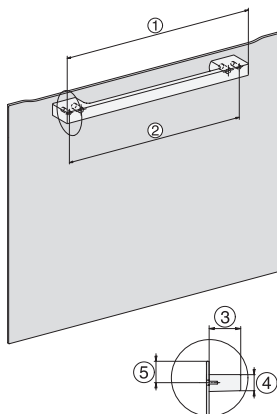

H 7365 B
 Four
 design noir élégant avec thermosonde et PerfectClean.

installation H7000 XL, installation drawing

installation H7000 XL, installation drawing, GB, AU

side view H7000 XL, installation drawings

built-in H7000 XL, installation drawing

H226x-1B/BP/E/EP/I/IP, H2x6xB/BP, H7x6xB/BP/BPX, installation drawings

side view H7000 XL build-under, installation drawing

H7x65BP, H7145BM, H7165B, H7365B, H2756B, H2765B/BP, DGC7151, DGC7351 installation drawings