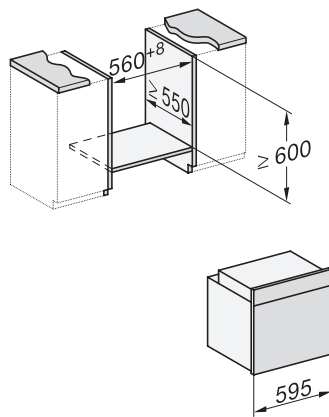

H 7365 B
 Four
 design noir élégant avec thermosonde et PerfectClean.

installation H7000 XL, installation drawing

installation H7000 XL, installation drawing, GB, AU

side view H7000 XL, installation drawings

built-in H7000 XL, installation drawing

H226x-1B/BP/E/EP/I/IP, H2x6xB/BP, H7x6xB/BP/BPX, installation drawings

side view H7000 XL build-under, installation drawing

H7x65BP, H7145BM, H7165B, H7365B, H2756B, H2765B/BP, DGC7151, DGC7351 installation drawings