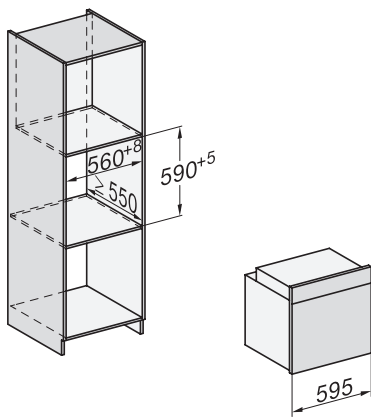

H 7365 B
 Four
 design noir élégant avec thermosonde et PerfectClean.

installation H7000 XL, installation drawing

installation H7000 XL, installation drawing, GB, AU

side view H7000 XL, installation drawings

built-in H7000 XL, installation drawing

H226x-1B/BP/E/EP/I/IP, H2x6xB/BP, H7x6xB/BP/BPX, installation drawings

side view H7000 XL build-under, installation drawing

H7x65BP, H7145BM, H7165B, H7365B, H2756B, H2765B/BP, DGC7151, DGC7351 installation drawings