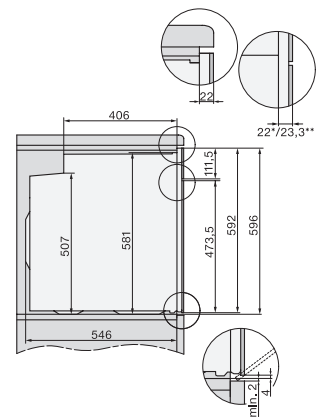

H 7365 B
 Four
 design noir élégant avec thermosonde et PerfectClean.

installation H7000 XL, installation drawing

installation H7000 XL, installation drawing, GB, AU

side view H7000 XL, installation drawings

built-in H7000 XL, installation drawing

H226x-1B/BP/E/EP/I/IP, H2x6xB/BP, H7x6xB/BP/BPX, installation drawings

side view H7000 XL build-under, installation drawing

H7x65BP, H7145BM, H7165B, H7365B, H2756B, H2765B/BP, DGC7151, DGC7351 installation drawings