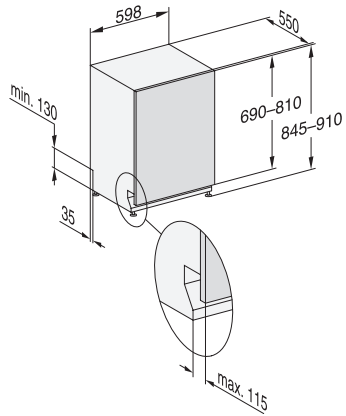

G7000, fully integrated dishwasher, XXL, 60cm (installation drawing)