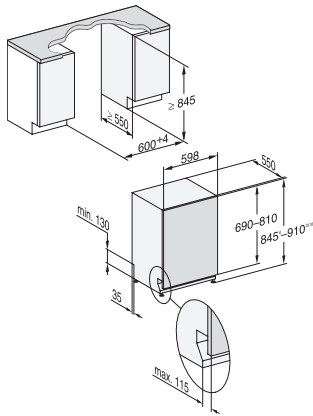

G 7695 SCVi XXL AutoDos K20
Lave-vaisselle totalement intégrable XXL
avec dosage automatique AutoDos à nettoyant PowerDisk intégré.

G7000, fully integrated dishwasher, XXL, 60cm (installation drawing)