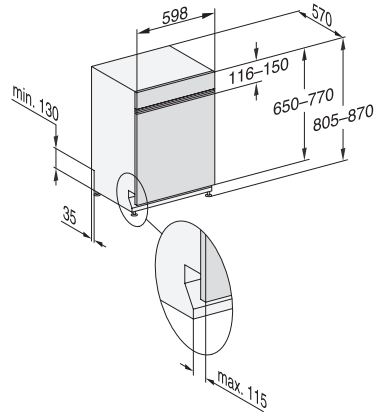

G7000, integrated dishwasher, 60cm (installation drawing)