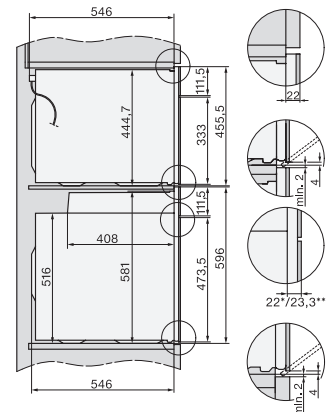

## H 7262 BP

Four

avec affichage en texte clair, thermosonde et pyrolyse

installation H7000 XL, installation drawing

installation H7000 XL, installation drawing, GB, AU

side view H7000 XL, installation drawings

built-in H7000 XL, installation drawing

H226x-1B/BP/E/EP/I/IP, H2x6xB/BP, H7x6xB/BP/BPX, installation drawings

DG2840, DG7x40, DGC7x4x, DG7x6x, DGC7x6x, DGD7635, DGM7x4x, DO7, H28B/BP, H7x4xB/BM/BP, H7x6xB/BP, installation drawing

H226x-1B/BP/E/EP/I/IP, H2760B/BP, H28x0B/BP, H7x40BM/BMX, H7x6xB/BP/BPX, installation drawings

side view H7000 XL build-under, installation drawing

H2xxx-1 B/BP/E/I/IP, H7xxx B/BP/BM/BMX, installation drawings