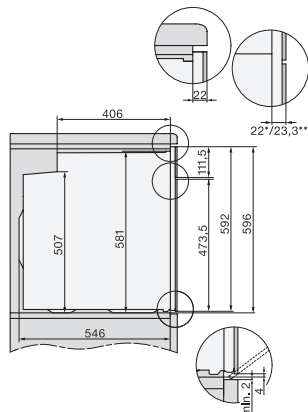

## H 7262 BP

Four

avec affichage en texte clair, thermosonde et pyrolyse

installation H7000 XL, installation drawing

installation H7000 XL, installation drawing, GB, AU

side view H7000 XL, installation drawings

built-in H7000 XL, installation drawing

H226x-1B/BP/E/EP/I/IP, H2x6xB/BP, H7x6xB/BP/BPX, installation drawings

DG2840, DG7x40, DGC7x4x, DG7x6x, DGC7x6x, DGD7635, DGM7x4x, DO7, H28B/BP, H7x4xB/BM/BP, H7x6xB/BP, installation drawing

H226x-1B/BP/E/EP/I/IP, H2760B/BP, H28x0B/BP, H7x40BM/BMX, H7x6xB/BP/BPX, installation drawings

side view H7000 XL build-under, installation drawing

H2xxx-1 B/BP/E/I/IP, H7xxx B/BP/BM/BMX, installation drawings