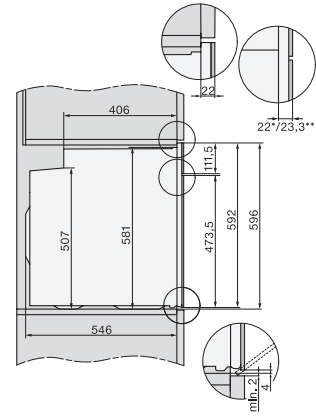

H 7262 BP

Four

avec affichage en texte clair, thermosonde et pyrolyse

installation H7000 XL, installation drawing

installation H7000 XL, installation drawing, GB, AU

side view H7000 XL, installation drawings

built-in H7000 XL, installation drawing

H226x-1B/BP/E/EP/I/IP, H2x6xB/BP, H7x6xB/BP/BPX, installation drawings

DG7x40, DGC7x4x, DGC7x6x, DGM7x4x, DO7, H2860B/BP, H7240BM, H7x40BM, H7x4xB/BP, H7x6xB/BP, installation drawings

H226x-1B/BP/E/EP/I/IP, H2760B/BP, H28x0B/BP, H7x40BM/BMX, H7x6xB/BP/BPX, installation drawings

side view H7000 XL build-under, installation drawing

H2xxx-1 B/BP/E/I/IP, H7xxx B/BP/BM/BMX, installation drawings