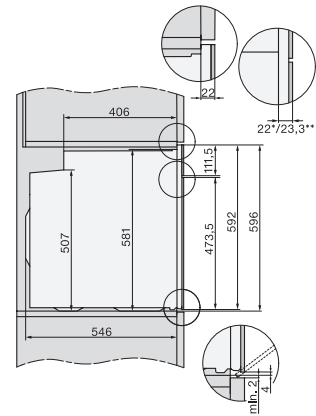

## H 7262 BP

Four

avec affichage en texte clair, thermosonde et pyrolyse

installation H7000 XL, installation drawing

installation H7000 XL, installation drawing, GB, AU

side view H7000 XL, installation drawings

built-in H7000 XL, installation drawing

H226x-1B/BP/E/EP/I/IP, H2x6xB/BP, H7x6xB/BP/BPX, installation drawings

DG7x40, DGC7x4x, DGC7x6x, DGM7x4x, DO7, H2860B/BP, H7240BM, H7x40BM, H7x4xB/BP, H7x6xB/BP, installation drawings

H226x-1B/BP/E/EP/I/IP, H2760B/BP, H28x0B/BP, H7x40BM/BMX, H7x6xB/BP/BPX, installation drawings

side view H7000 XL build-under, installation drawing

H2xxx-1 B/BP/E/I/IP, H7xxx B/BP/BM/BMX, installation drawings