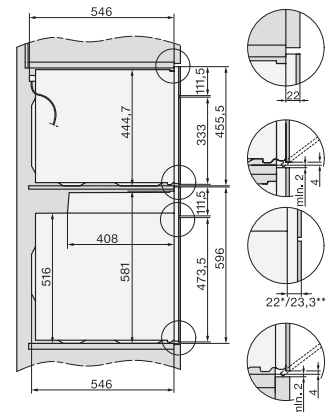

## H 7262 BP

Four

avec affichage en texte clair, thermosonde et pyrolyse

installation H7000 XL, installation drawing

installation H7000 XL, installation drawing, GB, AU

side view H7000 XL, installation drawings

built-in H7000 XL, installation drawing

H226x-1B/BP/E/EP/I/IP, H2x6xB/BP, H7x6xB/BP/BPX, installation drawings

DG7x40, DGC7x4x, DGC7x6x, DGM7x4x, DO7, H2860B/BP, H7240BM, H7x40BM, H7x4xB/BP, H7x6xB/BP, installation drawings

H226x-1B/BP/E/EP/I/IP, H2760B/BP, H28x0B/BP, H7x40BM/BMX, H7x6xB/BP/BPX, installation drawings

side view H7000 XL build-under, installation drawing

H2xxx-1 B/BP/E/I/IP, H7xxx B/BP/BM/BMX, installation drawings