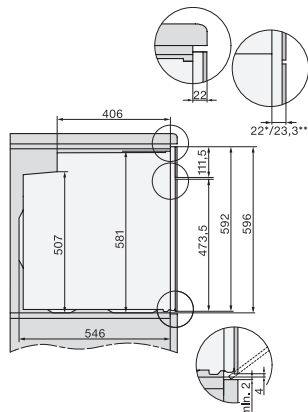

## H 7262 BP

Four

avec affichage en texte clair, thermosonde et pyrolyse

installation H7000 XL, installation drawing

installation H7000 XL, installation drawing, GB, AU

side view H7000 XL, installation drawings

built-in H7000 XL, installation drawing

H226x-1B/BP/E/EP/I/IP, H2x6xB/BP, H7x6xB/BP/BPX, installation drawings

DG7x40, DGC7x4x, DGC7x6x, DGM7x4x, DO7, H2860B/BP, H7240BM, H7x40BM, H7x4xB/BP, H7x6xB/BP, installation drawings

H226x-1B/BP/E/EP/I/IP, H2760B/BP, H28x0B/BP, H7x40BM/BMX, H7x6xB/BP/BPX, installation drawings

side view H7000 XL build-under, installation drawing

H2xxx-1 B/BP/E/I/IP, H7xxx B/BP/BM/BMX, installation drawings