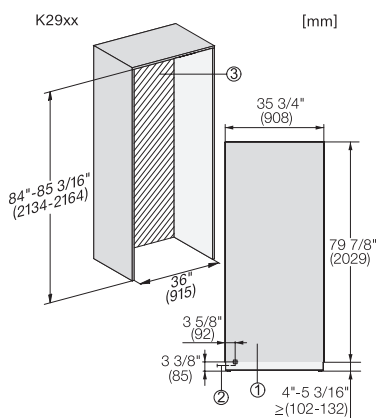

K 2902 Vi
Réfrigérateur MasterCool
Design et technologie de pointe en grand format.

Opening angle 90°/115°, right side stop, MasterCool (Sketch) *footnote

Side-by-side, MasterCool, without partition wall, with heating mat (Sketch) (with footnote)

K2902Vi, K2912Vi, F2902Vi, F2912Vi, K2901Vi, K2911Vi, F2901Vi, F2911Vi, inner space, MasterCool, installation drawings

Sideview, MasterCool, Sketch

Side-by-Side, MasterCool, footnote, installation drawings

KFP3605ed/cs, KFP3604ed/cs, Front panel, Front dimensions, MasterCool, installation drawings

K2902Vi, K2902SF, K2912Vi, K2912SF, installation, MasterCool, *footnote, installation drawings