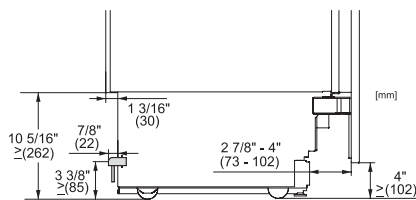

K 2902 Vi
Réfrigérateur MasterCool
Design et technologie de pointe en grand format.

Opening angle 90°/115°, right side stop, MasterCool (Sketch) *footnote

Side-by-side, MasterCool, without partition wall, with heating mat (Sketch) (with footnote)

K2902Vi, K2912Vi, F2902Vi, F2912Vi, K2901Vi, K2911Vi, F2901Vi, F2911Vi, inner space, MasterCool, installation drawings

Sideview, MasterCool, Sketch

Side-by-Side, MasterCool, footnote, installation drawings