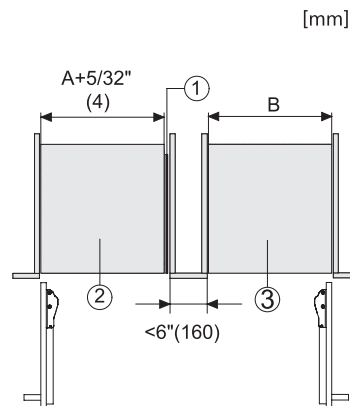

K 2902 Vi
Réfrigérateur MasterCool
Design et technologie de pointe en grand format.

Opening angle 90°/115°, right side stop, MasterCool (Sketch) *footnote

Side-by-side, MasterCool, without partition wall, with heating mat (Sketch) (with footnote)

K2902Vi, K2912Vi, F2902Vi, F2912Vi, K2901Vi, K2911Vi, F2901Vi, F2911Vi, inner space, MasterCool, installation drawings

Sideview, MasterCool, Sketch

Side-by-Side, MasterCool, footnote, installation drawings