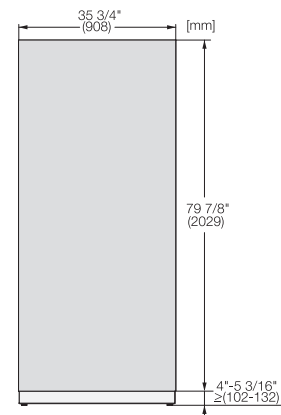

K 2902 Vi
Réfrigérateur MasterCool
Design et technologie de pointe en grand format.

Opening angle 90°/115°, right side stop, MasterCool (Sketch) *footnote

Side-by-side, MasterCool, without partition wall, with heating mat (Sketch) (with footnote)

K2902Vi, K2912Vi, F2902Vi, F2912Vi, K2901Vi, K2911Vi, F2901Vi, F2911Vi, inner space, MasterCool, installation drawings

Sideview, MasterCool, Sketch

Side-by-Side, MasterCool, footnote, installation drawings