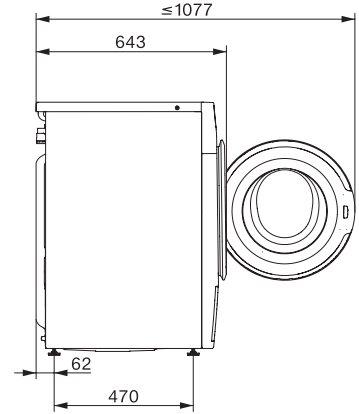

WSG363 WCS PWash&9kg

Lave-linge à chargement frontal W1 :

A | 9 kg | 1.400 tr/min | QuickPowerWash | Défroissage | Miele@home

W1 drawing, facia 5 degree, measures in mm

W1 drawing, facia 5 degree, measures in mm

W1 drawing, facia 5 degree, measures in mm

W1 drawing, facia 5 degree, measures in mm