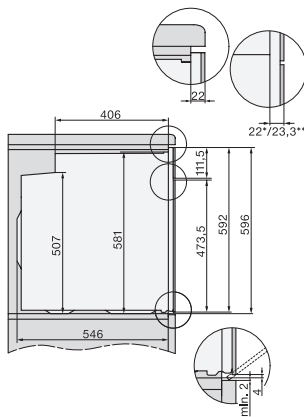

H 7164 BP

Four

en inox élégant avec mise en réseau et pyrolyse.

installation H7000 XL, installation drawing

side view H7000 XL, installation drawings

built-in H7000 XL, installation drawing

H226x-1B/BP/E/EP/I/IP, H2x6xB/BP, H7x6xB/BP/BPX, installation drawings

H2x6x-1B/BP/E/EP/I/IP, H2850BP, H7x6xB/BP/BPX, H2x6xB, installation drawings

DG2740, DG7140, DGM7340, H2760B/BP, H7140BM, H7x64B/BP, H7x60B/BP installation drawings

H226x-1B/BP/E/EP/I/IP, H2760B/BP, H28x0B/BP, H7x40BM/BMX, H7x6xB/BP/BPX, installation drawings

side view H7000 XL build-under, installation drawing

H2xxx-1 B/BP/E/I/IP, H7xxx B/BP/BM/BMX, installation drawings

H 7164 BP

Four

en inox élégant avec mise en réseau et pyrolyse.

H2xxx-1 B/BP/E/I/IP, H7xxx B/BP/BM/BMX, installation drawings