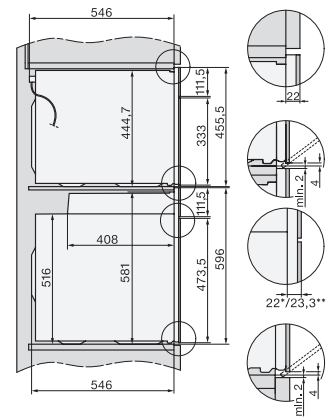

H 7164 BP

Four

en inox élégant avec mise en réseau et pyrolyse.

installation H7000 XL, installation drawing

side view H7000 XL, installation drawings

built-in H7000 XL, installation drawing

H226x-1B/BP/E/EP/I/IP, H2x6xB/BP, H7x6xB/BP/BPX, installation drawings

H2x6x-1B/BP/E/EP/I/IP, H2850BP, H7x6xB/BP/BPX, H2x6xB, installation drawings

DG2740, DG7140, DGM7340, H2760B/BP, H7140BM, H7x64B/BP, H7x60B/BP installation drawings

H226x-1B/BP/E/EP/I/IP, H2760B/BP, H28x0B/BP, H7x40BM/BMX, H7x6xB/BP/BPX, installation drawings

side view H7000 XL build-under, installation drawing

H2xxx-1 B/BP/E/I/IP, H7xxx B/BP/BM/BMX, installation drawings

H 7164 BP

Four

en inox élégant avec mise en réseau et pyrolyse.

H2xxx-1 B/BP/E/I/IP, H7xxx B/BP/BM/BMX, installation drawings