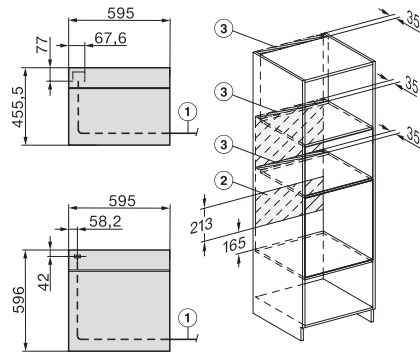

H2x6x-1B/BP/E/EP/I/IP, H2850BP, H7x6xB/BP/BPX, H2x6xB, installation drawings

DG2740, DG7140, DGM7340, H2760B/BP, H7140BM, H7x64B/BP, H7x60B/BP installation drawings

H226x-1B/BP/E/EP/I/IP, H2760B/BP, H28x0B/BP, H7x40BM/BMX, H7x6xB/BP/BPX, installation drawings

side view H7000 XL build-under, installation drawing

H2xxx-1 B/BP/E/I/IP, H7xxx B/BP/BM/BMX, installation drawings

H 7164 BP

Four

en inox élégant avec mise en réseau et pyrolyse.

H2xxx-1 B/BP/E/I/IP, H7xxx B/BP/BM/BMX, installation drawings