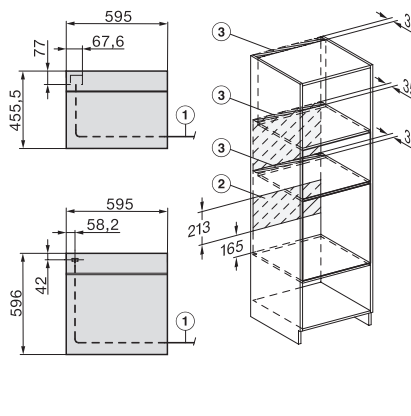

H 7860 BPX

Four sans poignée

dans un design facile à combiner avec thermosonde et BrillantLight.

installation H7000 XL, installation drawing

side view H7000 XL, installation drawings

built-in H7000 XL, installation drawing

Installation H7000 XL underframe, installation drawings

Installation H7000 BM XL, installation drawings

side view H7000 XL build-under, installation drawing

side view Kombi BM XL, installation drawings

Installation Kombi BM XL, installation drawings