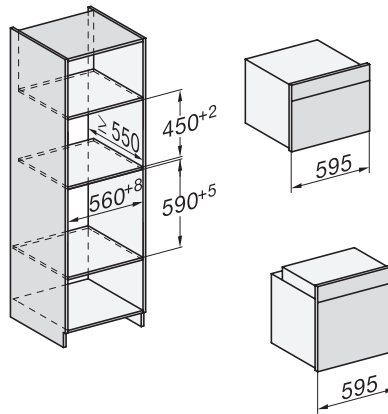

## H 7860 BPX

Four sans poignée

dans un design facile à combiner avec thermosonde et BrilliantLight.

installation H7000 XL, installation drawing

side view H7000 XL, installation drawings

built-in H7000 XL, installation drawing

H226x-1B/BP/E/EP/I/IP, H2x6xB/BP, H7x6xB/BP/BPX, installation drawings

H226x-1B/BP/E/EP/I/IP, H2760B/BP, H28x0B/BP, H7x40BM/BMX, H7x6xB/BP/BPX, installation drawings

side view H7000 XL build-under, installation drawing