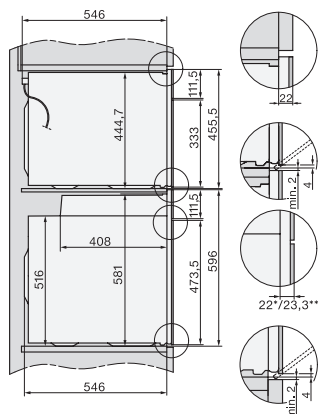

## H 7860 BPX

Four sans poignée

dans un design facile à combiner avec thermosonde et BrilliantLight.

installation H7000 XL, installation drawing

side view H7000 XL, installation drawings

built-in H7000 XL, installation drawing

H226x-1B/BP/E/EP/I/IP, H2x6xB/BP, H7x6xB/BP/BPX, installation drawings

H226x-1B/BP/E/EP/I/IP, H2760B/BP, H28x0B/BP, H7x40BM/BMX, H7x6xB/BP/BPX, installation drawings

side view H7000 XL build-under, installation drawing

H2xxx-1 B/BP/E/I/IP, H7xxx B/BP/BM/BMX, installation drawings

H2xxx-1 B/BP/E/I/IP, H7xxx B/BP/BM/BMX, installation drawings