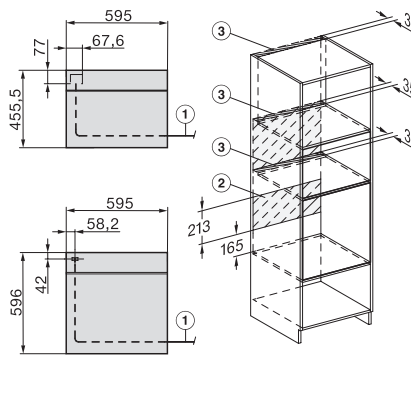

## H 7860 BPX

Four sans poignée

dans un design facile à combiner avec thermosonde et BrilliantLight.

installation H7000 XL, installation drawing

side view H7000 XL, installation drawings

built-in H7000 XL, installation drawing

H226x-1B/BP/E/EP/I/IP, H2x6xB/BP, H7x6xB/BP/BPX, installation drawings

H226x-1B/BP/E/EP/I/IP, H2760B/BP, H28x0B/BP, H7x40BM/BMX, H7x6xB/BP/BPX, installation drawings

side view H7000 XL build-under, installation drawing

H2xxx-1 B/BP/E/I/IP, H7xxx B/BP/BM/BMX, installation drawings

H2xxx-1 B/BP/E/I/IP, H7xxx B/BP/BM/BMX, installation drawings