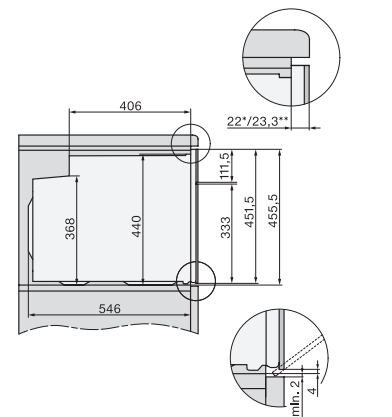

H 7840 BPX

Four compact sans poignée
dans un design facile à combiner avec thermosonde et BrillantLight.

side view H7000 M, installation drawings

side view H7000 M, installation drawings, GB, AU

built-in H7000 M, installation drawing

built-in H7000 M build-under, installation drawing

Installation H7000 M, installation drawing

side view H7000 M build-under, installation drawings