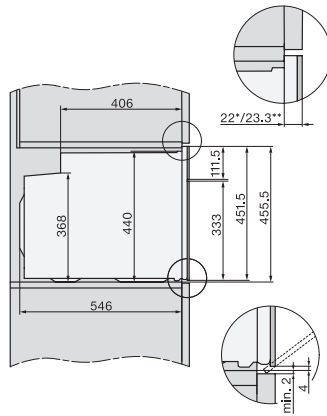

H 7840 BPX

Four compact sans poignée
dans un design facile à combiner avec thermosonde et BrillantLight.

side view H7000 M, installation drawings

side view H7000 M, installation drawings, GB, AU

built-in H7000 M, installation drawing

built-in H7000 M build-under, installation drawing

Installation H7000 M, installation drawing

side view H7000 M build-under, installation drawings