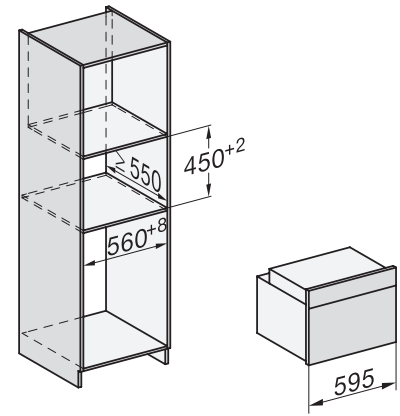

H 7840 BPX

Four compact sans poignée
dans un design facile à combiner avec thermosonde et BrillantLight.

side view H7000 M, installation drawings

side view H7000 M, installation drawings, GB, AU

built-in H7000 M, installation drawing

built-in H7000 M build-under, installation drawing

Installation H7000 M, installation drawing

side view H7000 M build-under, installation drawings