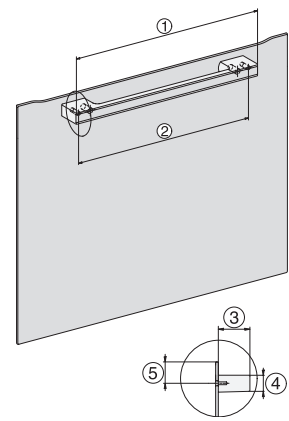

H 7840 BP
 Four compact
 dans un design facile à combiner avec thermosonde et BrillantLight.

side view H7000 M, installation drawings

side view H7000 M, installation drawings, GB, AU

built-in H7000 M, installation drawing

built-in H7000 M build-under, installation drawing

Installation H7000 M, installation drawing

H7000 handle, glass, installation drawings

side view H7000 M build-under, installation drawings