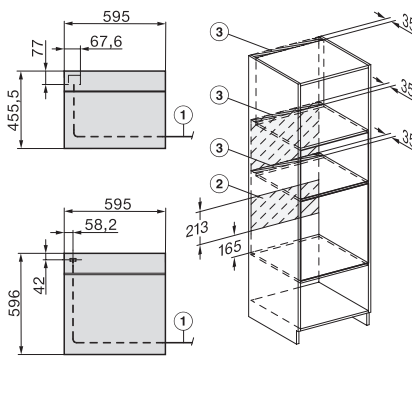

## H 7464 BPX

Four sans poignée

dans un design facile à combiner avec thermosonde et éclairage LED.

installation H7000 XL, installation drawing

side view H7000 XL, installation drawings

built-in H7000 XL, installation drawing

Installation H7000 XL underframe, installation drawings

Installation H7000 BM XL, installation drawings

side view H7000 XL build-under, installation drawing

side view Kombi BM XL, installation drawings

Installation Kombi BM XL, installation drawings