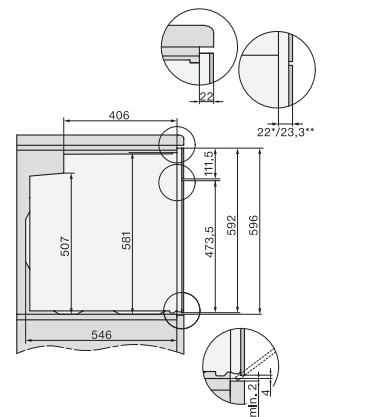

## H 7464 BPX

Four sans poignée

dans un design facile à combiner avec thermosonde et éclairage LED.

installation H7000 XL, installation drawing

side view H7000 XL, installation drawings

built-in H7000 XL, installation drawing

Installation H7000 XL underframe, installation drawings

Installation H7000 BM XL, installation drawings

side view H7000 XL build-under, installation drawing

side view Kombi BM XL, installation drawings

Installation Kombi BM XL, installation drawings