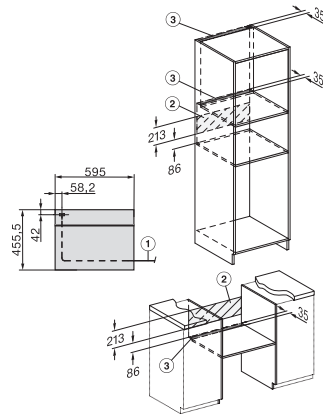

H 7440 BPX

Four compact sans poignée

dans un design facile à combiner avec éclairage LED et pyrolyse.

side view H7000 M, installation drawings

built-in H7000 M, installation drawing

built-in H7000 M build-under, installation drawing

Installation H7000 M, installation drawing

side view H7000 M build-under, installation drawings