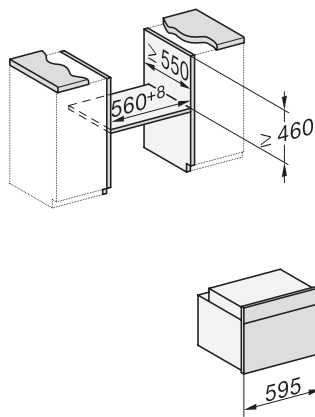

H 7440 BPX

Four compact sans poignée

dans un design facile à combiner avec éclairage LED et pyrolyse.

side view H7000 M, installation drawings

side view H7000 M, installation drawings, GB, AU

built-in H7000 M, installation drawing

built-in H7000 M build-under, installation drawing

Installation H7000 M, installation drawing

side view H7000 M build-under, installation drawings