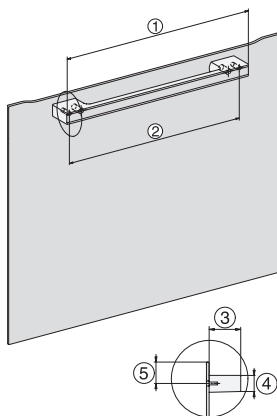

H 7440 B
 Four compact
 dans un design facile à combiner avec éclairage LED et PerfectClean.

side view H7000 M, installation drawings

side view H7000 M, installation drawings, GB, AU

built-in H7000 M, installation drawing

built-in H7000 M build-under, installation drawing

H2840B, H7244B, H7440B, installation drawings

Installation H7000 M, installation drawing

H7000 handle, glass, installation drawings

side view H7000 M build-under, installation drawings