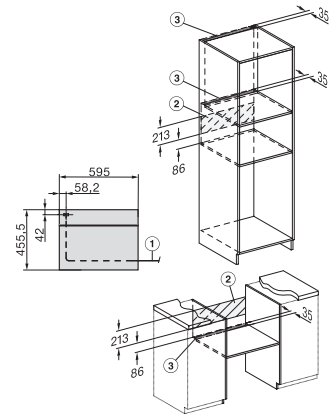

H 7440 B
 Four compact
 dans un design facile à combiner avec éclairage LED et PerfectClean.

side view H7000 M, installation drawings

side view H7000 M, installation drawings, GB, AU

built-in H7000 M, installation drawing

built-in H7000 M build-under, installation drawing

H2840B, H7244B, H7440B, installation drawings

Installation H7000 M, installation drawing

H7000 handle, glass, installation drawings

side view H7000 M build-under, installation drawings