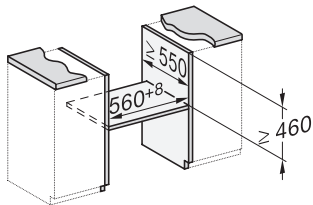

H 7440 B
 Four compact
 dans un design facile à combiner avec éclairage LED et PerfectClean.

side view H7000 M, installation drawings

side view H7000 M, installation drawings, GB, AU

built-in H7000 M, installation drawing

built-in H7000 M build-under, installation drawing

H2840B, H7244B, H7440B, installation drawings

Installation H7000 M, installation drawing

H7000 handle, glass, installation drawings

side view H7000 M build-under, installation drawings