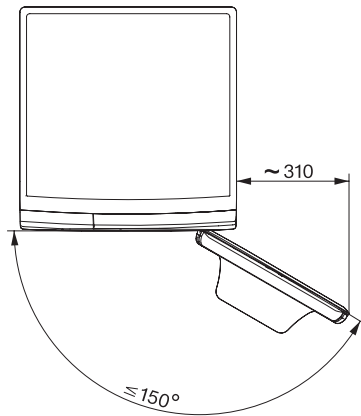

Mașină de spălat cu încărcare frontală W1:

A -10 %* | 8 kg | 1400 rpm | CapDosing | tambur cu structură de fagure | AddLoad

W1 drawing, fascia 5 degree, measures in mm

W1 drawing, fascia 5 degree, measures in mm

W1 drawing, fascia 5 degree, measures in mm

W1 drawing, fascia 5 degree, measures in mm