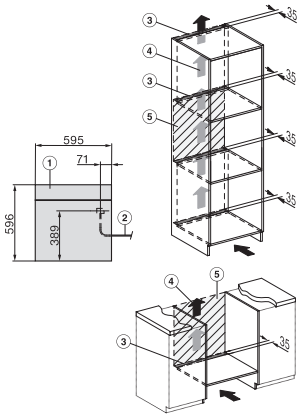

DGC 7860 HCX Pro Cuptor cu abur Combi fără mâner

Installation DGC XXL, ESW7x20 installation drawings

ESW7x10, EVS7010, DGC7x6xHCPro, DGC7x6xHCXPro installation drawings

built-in DGC XXL, installation drawing

DGC7x60 connections and ventilation 60cm, installation drawing

built-in DGC XXL build-under, installation drawing

screw joint DGC XXL, installation drawing

DGC7x4x swivel range of the aperture, installation drawings

side view DGC XXL, installation drawings