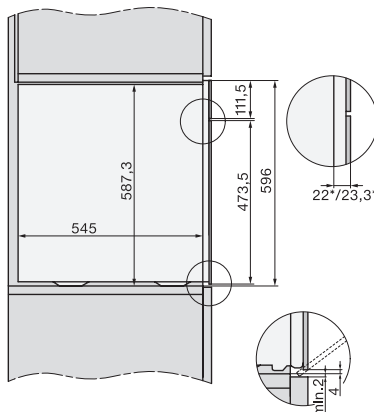

DGC 7860 HCX Pro Cuptor cu abur Combi fără mâner

Installation DGC XXL, ESW7x20 installation drawings

ESW7x10, EVS7010, DGC7x6xHCPro, DGC7x6xHCXPro installation drawings

built-in DGC XXL, installation drawing

DGC7x60 connections and ventilation 60cm, installation drawing

built-in DGC XXL build-under, installation drawing

screw joint DGC XXL, installation drawing

DGC7x4x swivel range of the aperture, installation drawings

side view DGC XXL, installation drawings