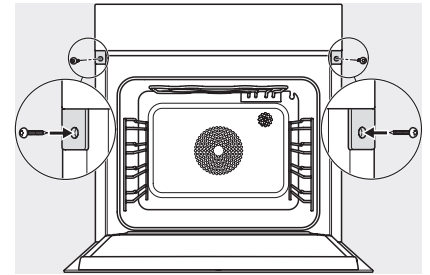

DGC 7860 HCX Pro Cuptor cu abur Combi fără mâner

Installation DGC XXL, ESW7x20 installation drawings

ESW7x10, EVS7010, DGC7x6xHCPro, DGC7x6xHCXPro installation drawings

built-in DGC XXL, installation drawing

DGC7x60 connections and ventilation 60cm, installation drawing

built-in DGC XXL build-under, installation drawing

screw joint DGC XXL, installation drawing

DGC7x4x swivel range of the aperture, installation drawings