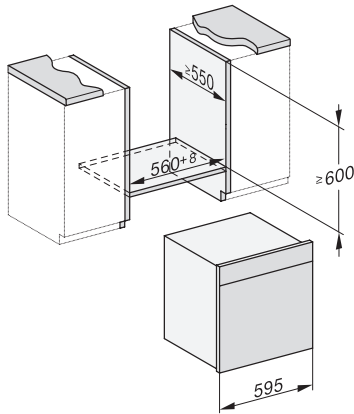

DGC 7860 HCX Pro Cuptor cu abur Combi fără mâner

Installation DGC XXL, ESW7x20 installation drawings

ESW7x10, EVS7010, DGC7x6xHCPro, DGC7x6xHCXPro installation drawings

built-in DGC XXL, installation drawing

DGC7x60 connections and ventilation 60cm, installation drawing

built-in DGC XXL build-under, installation drawing

screw joint DGC XXL, installation drawing

DGC7x4x swivel range of the aperture, installation drawings

side view DGC XXL, installation drawings