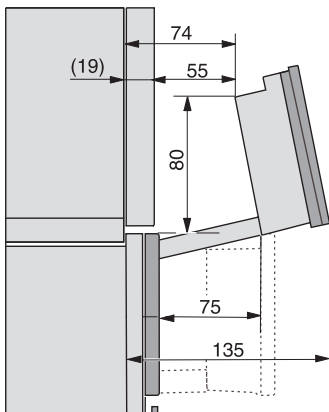

DGC 7860 HCX Pro Cuptor cu abur Combi fără mâner

Installation DGC XXL, ESW7x20 installation drawings

ESW7x10, EVS7010, DGC7x6xHCPro, DGC7x6xHCXPro installation drawings

built-in DGC XXL, installation drawing

DGC7x60 connections and ventilation 60cm, installation drawing

built-in DGC XXL build-under, installation drawing

screw joint DGC XXL, installation drawing

DGC7x4x swivel range of the aperture, installation drawings

side view DGC XXL, installation drawings