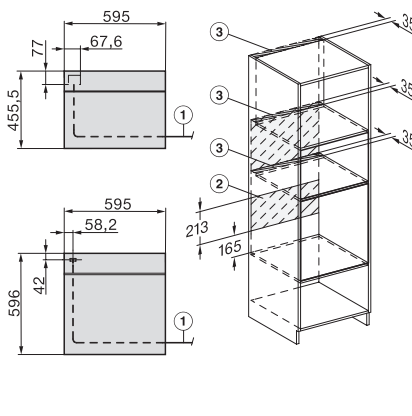

## H 7464 BPX

Cuptor fără mâner

design unitar cu termometru pentru alimente și sistem de iluminat LED.

installation H7000 XL, installation drawing

side view H7000 XL, installation drawings

built-in H7000 XL, installation drawing

Installation H7000 XL underframe, installation drawings

Installation H7000 BM XL, installation drawings

side view H7000 XL build-under, installation drawing

side view Kombi BM XL, installation drawings

Installation Kombi BM XL, installation drawings