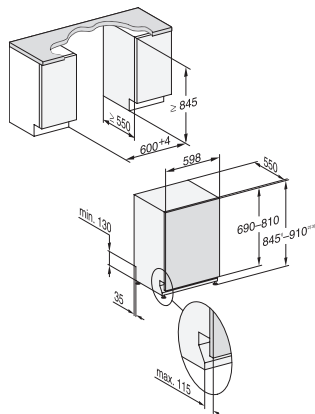

G7000, fully integrated dishwasher, XXL, 60cm (installation drawing)