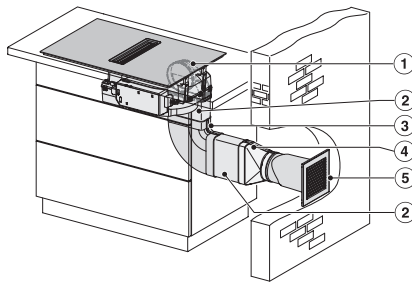

KMDA7676FL, KMDA7876FL – Installation variant 1 Basis -drawing