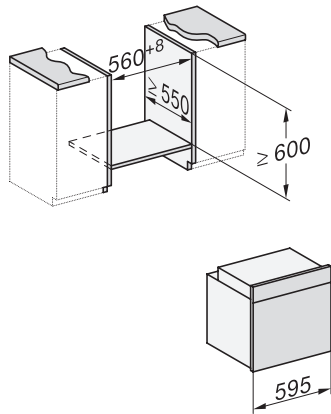

Cuptor

un design combinat și potrivit cu AirFry, rețea și curățare pirolitică.

installation H7000 XL, installation drawing

side view H7000 XL, installation drawings

built-in H7000 XL, installation drawing

H226x-1B/BP/E/EP/I/IP, H2x6xB/BP, H7x6xB/BP/BPX, installation drawings

DG2840, DG7x40, DGC7x4x, DG7x6x, DGC7x6x, DGD7635, DGM7x4x, DO7, H28B/BP, H7x4xB/BM/BP, H7x6xB/BP, installation drawing

side view H7000 XL build-under, installation drawing