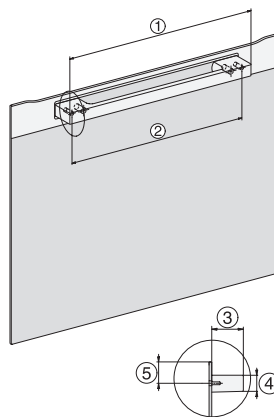

H 2861-1 B 125 Edition

Cuptor

design combinat și potrivit, cu AirFry, cu conectare la rețea și PerfectClean.

installation H7000 XL, installation drawing

side view H7000 XL, installation drawings

built-in H7000 XL, installation drawing

Installation H7000 XL underframe, installation drawings

H7000 handle, installation drawing

side view H7000 XL build-under, installation drawing