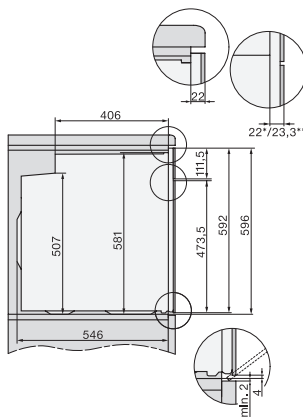

H 2766-1 BP 125 Edition

Cuptor

un design negru elegant cu AirFry, conectare la rețea și curățare pirolitică.

installation H7000 XL, installation drawing

side view H7000 XL, installation drawings

built-in H7000 XL, installation drawing

H226x-1B/BP/E/EP/I/IP, H2x6xB/BP, H7x6xB/BP/BPX, installation drawings

side view H7000 XL build-under, installation drawing

H7x65BP, H7145BM, H7165B, H7365B, H2756B, H2765B/BP, DGC7151, DGC7351 installation drawings