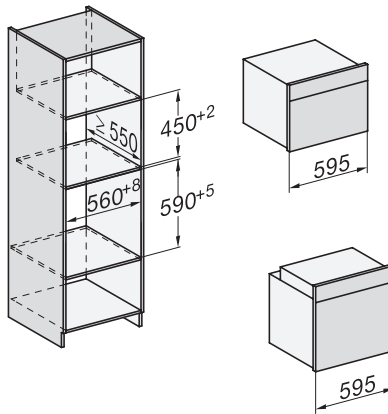

H 7565 BP
Cuptor
design unitar cu termometru pentru alimente și BrilliantLight

installation H7000 XL, installation drawing

side view H7000 XL, installation drawings

built-in H7000 XL, installation drawing

H226x-1B/BP/E/EP/I/IP, H2x6x B/BP, H7x6x B/BP/BPX, installation drawings

H226x-1B/BP/E/EP/I/IP, H2760B/BP, H28x0B/BP, H7x40BM/BMX, H7x6x B/BP/BPX, installation drawings

ESW7030, installation drawings

side view H7000 XL build-under, installation drawing