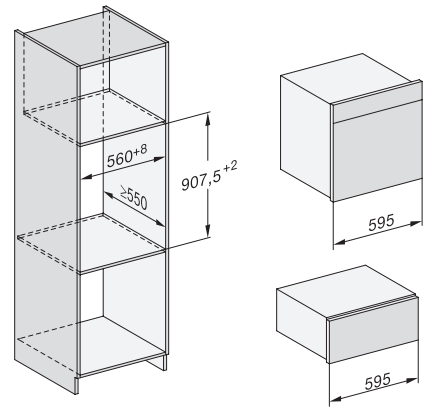

H 7565 BP
Cuptor
design unitar cu termometru pentru alimente și BrilliantLight

installation H7000 XL, installation drawing

side view H7000 XL, installation drawings

built-in H7000 XL, installation drawing

H226x-1B/BP/E/EP/I/IP, H2x6x B/BP, H7x6x B/BP/BPX, installation drawings

H226x-1B/BP/E/EP/I/IP, H2760B/BP, H28x0B/BP, H7x40BM/BMX, H7x6x B/BP/BPX, installation drawings

ESW7030, installation drawings

side view H7000 XL build-under, installation drawing