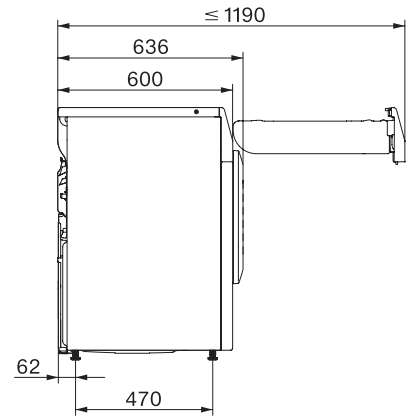

TEL785WP EcoSpeed&Steam&9kg

Uscător cu pompă de căldură T1:

cu SteamFinish, DryCare 40 și SilenceDrum pentru uscare blândă.

T1 installation drawing, slanted facia or straight facia, measures in mm

T1 drawing, slanted facia or straight facia, measures in mm

T1 drawing, slanted facia or straight facia, with porthole, measures in mm

T1 drawing, slanted facia or straight facia, measures in mm