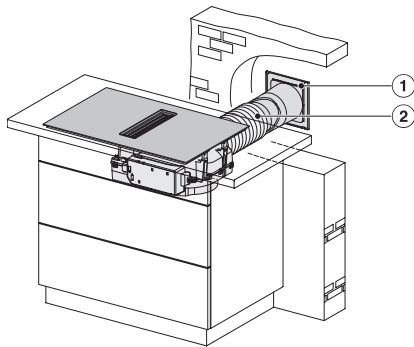

KMDA7676FL, KMDA7876FL - Installation variant 3 Basis – drawing

KMDA7676FL, KMDA7876FL – Installation variant 11 Exhaust air – drawing