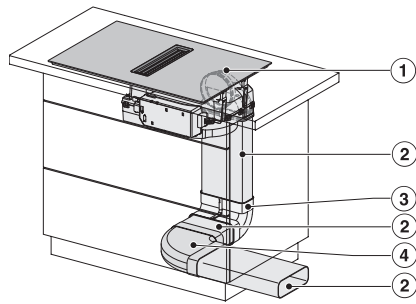

KMDA 7876 FL-A 125 Gala Ed
Plită cu inducție cu sistem integrat de evacuare a vaporilor

KMDA7676FL, KMDA7876FL – Installation variant 11 Exhaust air – drawing

KMDA7676FL, KMDA7876FL – Installation variant 12 Exhaust air – drawing

KMDA7676FL/FR, KMDA7876FL/FR, Exhaust air (Installation drawing)