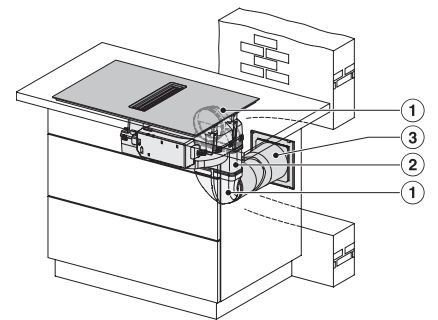

KMDA7676FL, KMDA7876FL – Installation variant 2 Basis – drawing