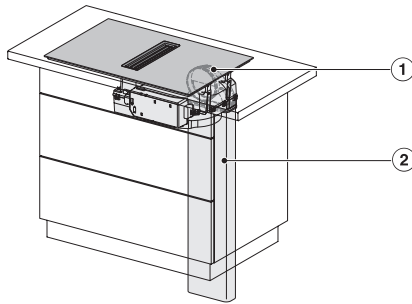

KMDA7676FL, KMDA7876FL – Side view flush – Installation drawing

KMDA7676FL, KMDA7876FL – Side view flush+X – Installation drawing

KMDA7676FL, KMDA7876FL – Side view lying on top, Plug&Play – Installation drawing

KMDA7676FL, KMDA7876FL – Side view lying on top+X, Plug&Play – Installation drawing

KMDA7676FL, KMDA7876FL – Side view flush, Plug&Play – Installation drawing

KMDA 7876 FL-A 125 Gala Ed

Plită cu inducție cu sistem integrat de evacuare a vaporilor și MattFinish cu 2 zone de gătit PowerFlex XL foarte mari pt. reg. de evacuare

KMDA7676FL, KMDA7876FL – Side view flush+X, Plug&Play – Installation drawing

KMDA7676FL, KMDA7876FL – Installation variant 1 Basis -drawing

KMDA7676FL, KMDA7876FL – Installation variant 2 Basis – drawing