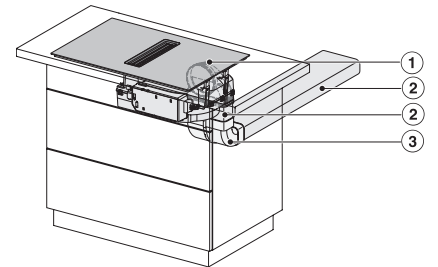

KMDA 7876 FL-A 125 Gala Ed
Plită cu inducție cu sistem integrat de evacuare a vaporilor

KMDA7676FL, KMDA7876FL – Installation variant 11 Exhaust air – drawing

KMDA7676FL, KMDA7876FL – Installation variant 12 Exhaust air – drawing

KMDA7676FL/FR, KMDA7876FL/FR, Exhaust air (Installation drawing)