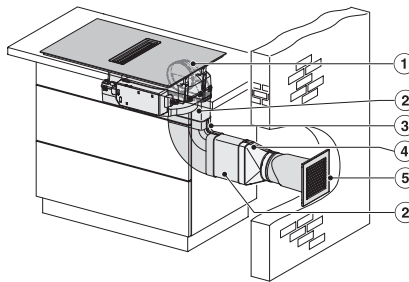

KMDA7676FL, KMDA7876FL – Installation variant 1 Basis -drawing