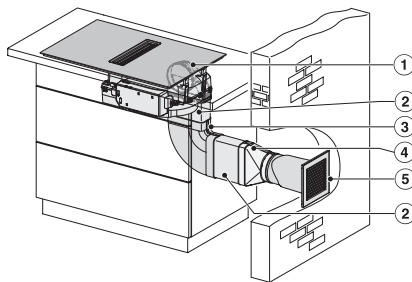

KMDA7676FL, KMDA7876FL – Installation variant 1 Basis -drawing