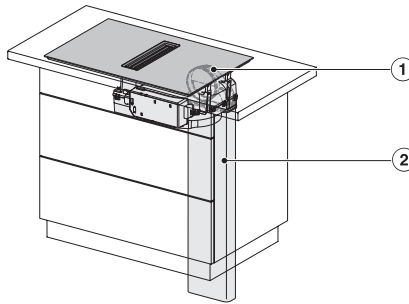

804

Dimensiuni externe nișă în mm (adâncime) cu instalare la nivel

524

Putere electrică totală în kW

7,50

Tensiune în V

230

Frecvență în Hz

KMDA7676FL, KMDA7876FL – flush – Installation drawing

KMDA7676FL, KMDA7876FL – Side view lying on top – Installation drawing

KMDA7676FL, KMDA7876FL – Side view lying on top+X – Installation drawing

KMDA7676FL, KMDA7876FL – Side view flush – Installation drawing

KMDA7676FL, KMDA7876FL – Side view flush+X – Installation drawing

KMDA7676FL, KMDA7876FL – Side view lying on top, Plug&Play – Installation drawing

KMDA7676FL, KMDA7876FL – Side view lying on top+X, Plug&Play – Installation drawing

KMDA7676FL, KMDA7876FL – Side view flush, Plug&Play – Installation drawing

KMDA 7876 FL-A 125 Gala Ed
 Plită cu inducție cu sistem integrat de evacuare a vaporilor

KMDA7676FL, KMDA7876FL – Side view flush-X, Plug&Play – Installation drawing