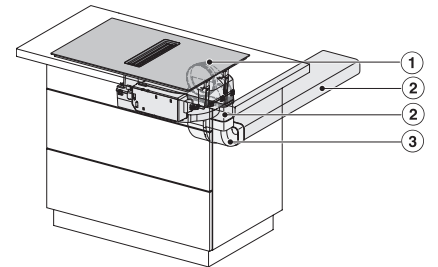

KMDA7676FL, KMDA7876FL – Side view flush – Installation drawing

KMDA7676FL, KMDA7876FL – Side view flush+X – Installation drawing

KMDA7676FL, KMDA7876FL – Side view lying on top, Plug&Play – Installation drawing

KMDA7676FL, KMDA7876FL – Side view lying on top+X, Plug&Play – Installation drawing

KMDA7676FL, KMDA7876FL – Side view flush, Plug&Play – Installation drawing

KMDA 7876 FL-A 125 Gala Ed

Plită cu inducție cu sistem integrat de evacuare a vaporilor și MattFinish cu 2 zone de gătit PowerFlex XL foarte mari pt. reg. de evacuare

KMDA7676FL, KMDA7876FL – Side view flush+X, Plug&Play – Installation drawing

KMDA7676FL, KMDA7876FL – Installation variant 1 Basis -drawing

KMDA7676FL, KMDA7876FL – Installation variant 2 Basis – drawing