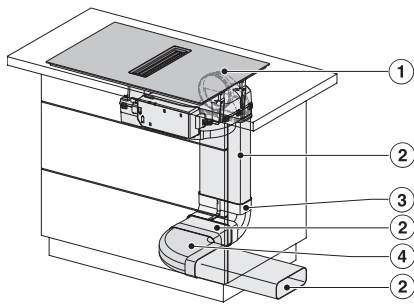

KMDA7676FL, KMDA7876FL – Side view flush – Installation drawing

KMDA7676FL, KMDA7876FL – Side view flush+X – Installation drawing

KMDA7676FL, KMDA7876FL – Side view lying on top, Plug&Play – Installation drawing

KMDA7676FL, KMDA7876FL – Side view lying on top+X, Plug&Play – Installation drawing

KMDA7676FL, KMDA7876FL – Side view flush, Plug&Play – Installation drawing

KMDA 7876 FL-A 125 Gala Ed

Plită cu inducție cu sistem integrat de evacuare a vaporilor și MattFinish cu 2 zone de gătit PowerFlex XL foarte mari pt. reg. de evacuare

KMDA7676FL, KMDA7876FL – Side view flush+X, Plug&Play – Installation drawing

KMDA7676FL, KMDA7876FL – Installation variant 1 Basis -drawing

KMDA7676FL, KMDA7876FL – Installation variant 2 Basis – drawing