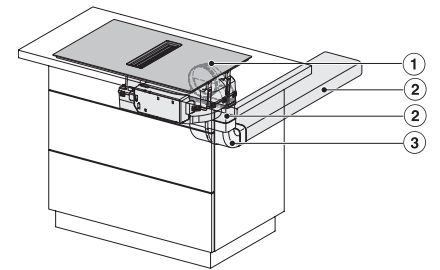

## KMDA 7876 FL-U 125 Gala Ed Plită cu inducție cu sistem integrat de evacuare a vaporilor

KMDA7676FL, KMDA7876FL – Side view lying on top, Plug&Play – Installation drawing

KMDA7676FL, KMDA7876FL – Side view lying on top+X, Plug&Play – Installation drawing

KMDA7676FL, KMDA7876FL – Side view flush, Plug&Play – Installation drawing

KMDA7676FL, KMDA7876FL – Side view flush+X, Plug&Play – Installation drawing

KMDA7676FL, KMDA7876FL – Installation variant 1 Basis -drawing