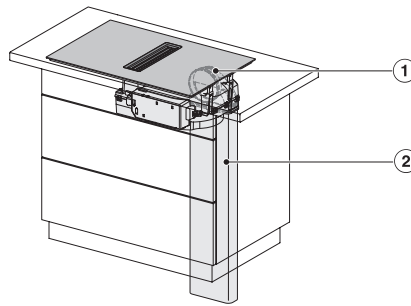

## KMDA 7876 FL-U 125 Gala Ed Plită cu inducție cu sistem integrat de evacuare a vaporilor

KMDA7676FL, KMDA7876FL – Side view lying on top, Plug&Play – Installation drawing

KMDA7676FL, KMDA7876FL – Side view lying on top+X, Plug&Play – Installation drawing

KMDA7676FL, KMDA7876FL – Side view flush, Plug&Play – Installation drawing

KMDA7676FL, KMDA7876FL – Side view flush+X, Plug&Play – Installation drawing

KMDA7676FL, KMDA7876FL – Installation variant 1 Basis -drawing