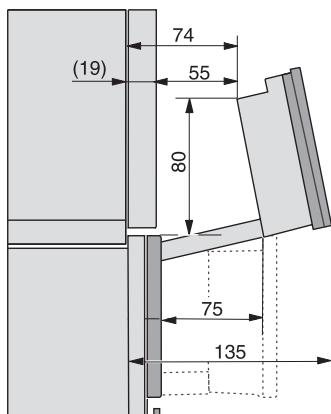

built-in DGC XXL, installation drawing

DGC7x65 connections and ventilation 60cm, installation drawing

built-in DGC XXL build-under, installation drawing

screw joint DGC XXL, installation drawing

DGC7x4x swivel range of the aperture, installation drawings

side view DGC XXL, installation drawings