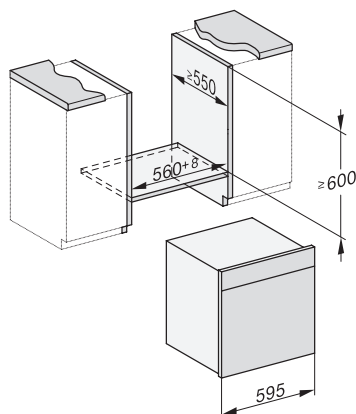

DGC 7865 HCX Pro 125 Gala Ed
Cuptor cu abur Combi cu racord la apă și scurgere

ESW7x20, DGC7x6xHCPro, DGC7x6xHCXPro installation drawings

ESW7x10, EVS7010, DGC7x6xHCPro, DGC7x6xHCXPro installation drawings

built-in DGC XXL, installation drawing

DGC7x65 connections and ventilation 60cm, installation drawing

built-in DGC XXL build-under, installation drawing

screw joint DGC XXL, installation drawing

DGC7x4x swivel range of the aperture, installation drawings

side view DGC XXL, installation drawings