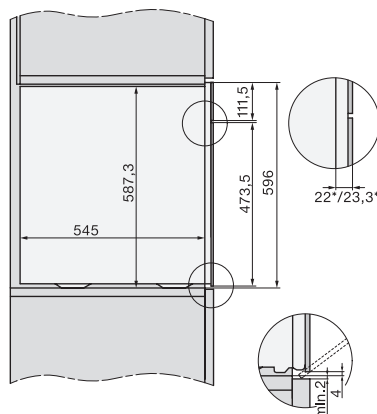

built-in DGC XXL, installation drawing

DGC7x65 connections and ventilation 60cm, installation drawing

built-in DGC XXL build-under, installation drawing

screw joint DGC XXL, installation drawing

DGC7x4x swivel range of the aperture, installation drawings

side view DGC XXL, installation drawings