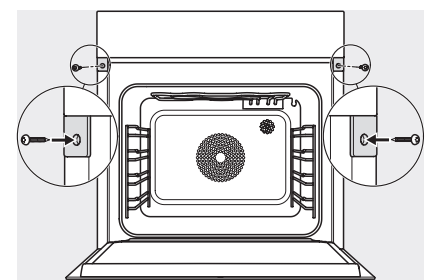

DGC 7865 HCX Pro 125 Gala Ed
Cuptor cu abur Combi cu racord la apă și scurgere

ESW7x20, DGC7x6xHCPro, DGC7x6xHCXPro installation drawings

ESW7x10, EVS7010, DGC7x6xHCPro, DGC7x6xHCXPro installation drawings

built-in DGC XXL, installation drawing

DGC7x65 connections and ventilation 60cm, installation drawing

built-in DGC XXL build-under, installation drawing

screw joint DGC XXL, installation drawing

DGC7x4x swivel range of the aperture, installation drawings