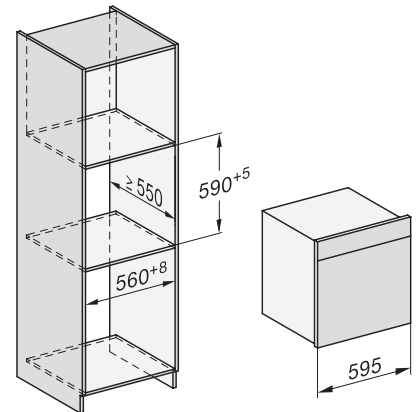

built-in DGC XXL, installation drawing

DGC7x65 connections and ventilation 60cm, installation drawing

built-in DGC XXL build-under, installation drawing

screw joint DGC XXL, installation drawing

DGC7x4x swivel range of the aperture, installation drawings