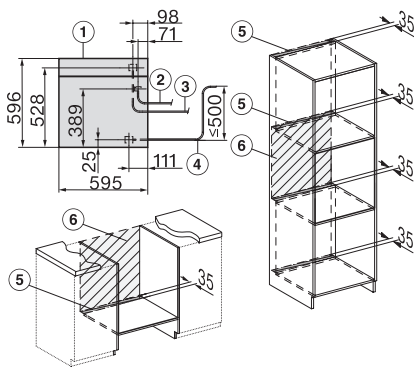

DGC 7865 HCX Pro 125 Gala Ed
Cuptor cu abur Combi cu racord la apă și scurgere

ESW7x20, DGC7x6xHCPro, DGC7x6xHCXPro installation drawings

ESW7x10, EVS7010, DGC7x6xHCPro, DGC7x6xHCXPro installation drawings

built-in DGC XXL, installation drawing

DGC7x65 connections and ventilation 60cm, installation drawing

built-in DGC XXL build-under, installation drawing

screw joint DGC XXL, installation drawing

DGC7x4x swivel range of the aperture, installation drawings

side view DGC XXL, installation drawings