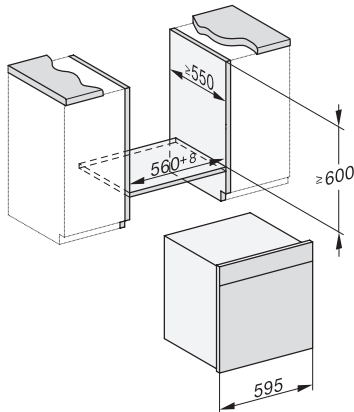

DGC 7860 HCX Pro 125 Gala Ed Cuptor cu abur Combi fără mâner

ESW7x20, DGC7x6xHCPro, DGC7x6xHCXPro installation drawings

ESW7x10, EVS7010, DGC7x6xHCPro, DGC7x6xHCXPro installation drawings

built-in DGC XXL, installation drawing

DGC7x60 connections and ventilation 60cm, installation drawing

built-in DGC XXL build-under, installation drawing

screw joint DGC XXL, installation drawing

DGC7x4x swivel range of the aperture, installation drawings

side view DGC XXL, installation drawings