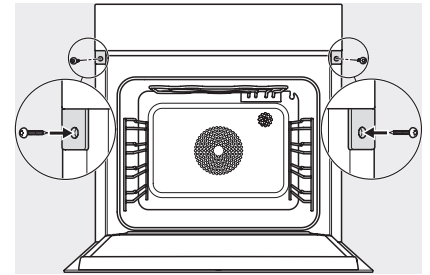

DGC 7860 HCX Pro 125 Gala Ed Cuptor cu abur Combi fără mâner

ESW7x20, DGC7x6xHCPro, DGC7x6xHCXPro installation drawings

ESW7x10, EVS7010, DGC7x6xHCPro, DGC7x6xHCXPro installation drawings

built-in DGC XXL, installation drawing

DGC7x60 connections and ventilation 60cm, installation drawing

built-in DGC XXL build-under, installation drawing

screw joint DGC XXL, installation drawing

DGC7x4x swivel range of the aperture, installation drawings