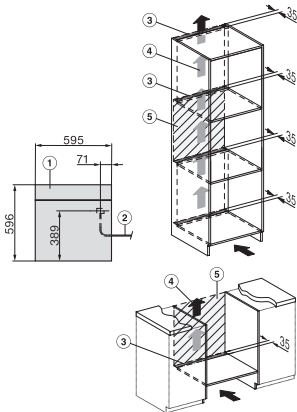

DGC 7860 HCX Pro 125 Gala Ed Cuptor cu abur Combi fără mâner

ESW7x20, DGC7x6xHCPro, DGC7x6xHCXPro installation drawings

ESW7x10, EVS7010, DGC7x6xHCPro, DGC7x6xHCXPro installation drawings

built-in DGC XXL, installation drawing

DGC7x60 connections and ventilation 60cm, installation drawing

built-in DGC XXL build-under, installation drawing

screw joint DGC XXL, installation drawing

DGC7x4x swivel range of the aperture, installation drawings

side view DGC XXL, installation drawings