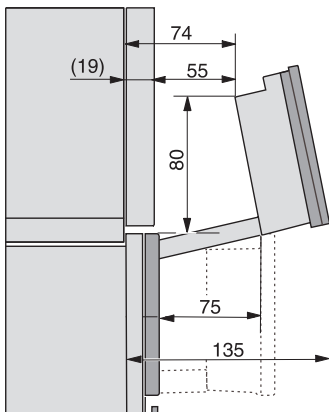

DGC 7860 HCX Pro 125 Gala Ed Cuptor cu abur Combi fără mâner

ESW7x20, DGC7x6xHCPro, DGC7x6xHCXPro installation drawings

ESW7x10, EVS7010, DGC7x6xHCPro, DGC7x6xHCXPro installation drawings

built-in DGC XXL, installation drawing

DGC7x60 connections and ventilation 60cm, installation drawing

built-in DGC XXL build-under, installation drawing

screw joint DGC XXL, installation drawing

DGC7x4x swivel range of the aperture, installation drawings

side view DGC XXL, installation drawings