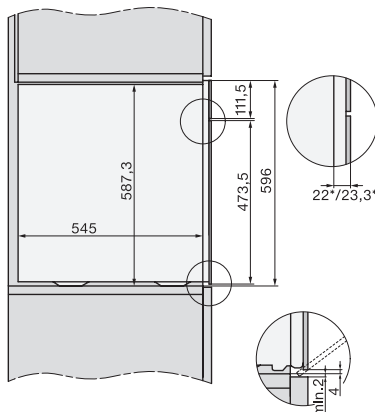

DGC 7860 HCX Pro 125 Gala Ed Cuptor cu abur Combi fără mâner

ESW7x20, DGC7x6xHCPro, DGC7x6xHCXPro installation drawings

ESW7x10, EVS7010, DGC7x6xHCPro, DGC7x6xHCXPro installation drawings

built-in DGC XXL, installation drawing

DGC7x60 connections and ventilation 60cm, installation drawing

built-in DGC XXL build-under, installation drawing

screw joint DGC XXL, installation drawing

DGC7x4x swivel range of the aperture, installation drawings

side view DGC XXL, installation drawings