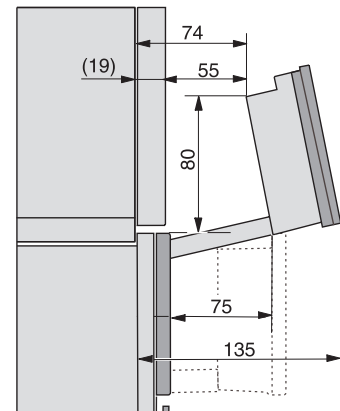

## DGC 7845 HCX Pro 125 Gala Ed

Cuptor cu abur Combi compact fără mâner cu racord la apă și la scurgere

Installation DG, DGM, DGC XL, ESW7x20 installation drawings

Installation\_DG\_DGM\_DGC\_XL\_ESW7x10\_EVS7010, installation drawings

built-in DG DGM DGC XL build-under, installation drawing

DGC7x4x built-in tall cabinet, installation drawing

DGC7x45 connections and ventilation 45cm, installation drawing

DGC7x4x swivel range of the aperture, installation drawings

screw joint DGC XL, installation drawing

side view DGC XL, installation drawings