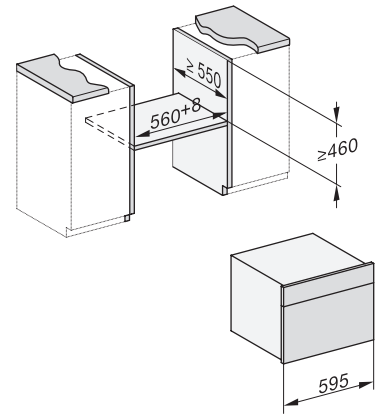

## DGC 7845 HCX Pro 125 Gala Ed

Cuptor cu abur Combi compact fără mâner cu racord la apă și la scurgere

Installation DG, DGM, DGC XL, ESW7x20 installation drawings

Installation\_DG\_DGM\_DGC\_XL\_ESW7x10\_EVS7010, installation drawings

built-in DG DGM DGC XL build-under, installation drawing

DGC7x4x built-in tall cabinet, installation drawing

DGC7x45 connections and ventilation 45cm, installation drawing

DGC7x4x swivel range of the aperture, installation drawings