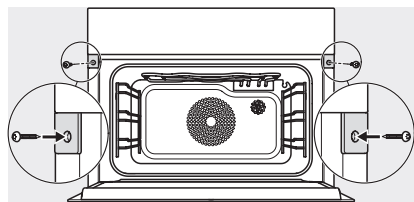

## DGC 7845 HCX Pro 125 Gala Ed

Cuptor cu abur Combi compact fără mâner cu racord la apă și la scurgere

Installation DG, DGM, DGC XL, ESW7x20 installation drawings

Installation\_DG\_DGM\_DGC\_XL\_ESW7x10\_EVS7010, installation drawings

built-in DG DGM DGC XL build-under, installation drawing

DGC7x4x built-in tall cabinet, installation drawing

DGC7x45 connections and ventilation 45cm, installation drawing

DGC7x4x swivel range of the aperture, installation drawings

screw joint DGC XL, installation drawing

side view DGC XL, installation drawings