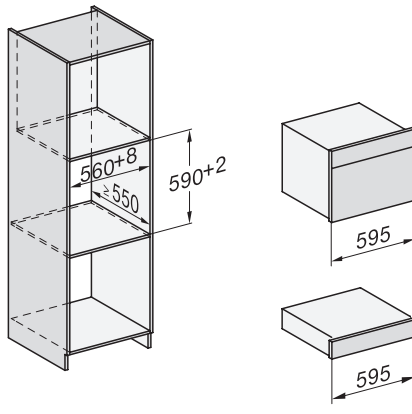

Installation_DG_DGM_DGC_XL_ESW7x10_EVS7010, installation drawings