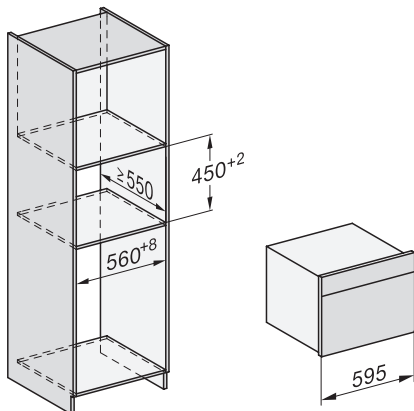

## DGC 7845 HCX Pro 125 Gala Ed

Cuptor cu abur Combi compact fără mâner cu racord la apă și la scurgere

Installation DG, DGM, DGC XL, ESW7x20 installation drawings

Installation\_DG\_DGM\_DGC\_XL\_ESW7x10\_EVS7010, installation drawings

built-in DG DGM DGC XL build-under, installation drawing

DGC7x4x built-in tall cabinet, installation drawing

DGC7x45 connections and ventilation 45cm, installation drawing

DGC7x4x swivel range of the aperture, installation drawings