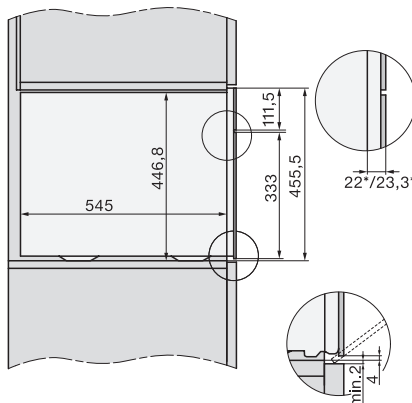

built-in DG DGM DGC XL build-under, installation drawing

DGC7x4x built-in tall cabinet, installation drawing

DGC7x45 connections and ventilation 45cm, installation drawing

DGC7x4x swivel range of the aperture, installation drawings

screw joint DGC XL, installation drawing

side view DGC XL, installation drawings