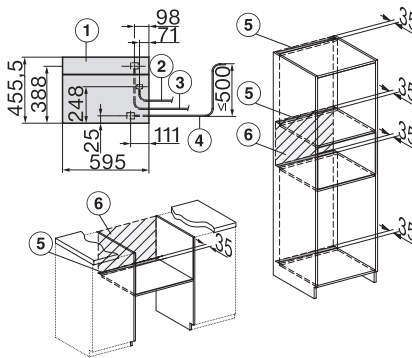

## DGC 7845 HCX Pro 125 Gala Ed

Cuptor cu abur Combi compact fără mâner cu racord la apă și la scurgere

Installation DG, DGM, DGC XL, ESW7x20 installation drawings

Installation\_DG\_DGM\_DGC\_XL\_ESW7x10\_EVS7010, installation drawings

built-in DG DGM DGC XL build-under, installation drawing

DGC7x4x built-in tall cabinet, installation drawing

DGC7x45 connections and ventilation 45cm, installation drawing

DGC7x4x swivel range of the aperture, installation drawings

screw joint DGC XL, installation drawing

side view DGC XL, installation drawings