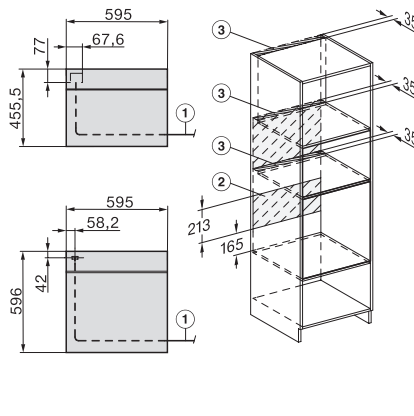

H 7860 BPX 125 Gala Ed

Cuptor fără mâner

design unitar cu termometru pentru alimente și BrilliantLight.

installation H7000 XL, installation drawing

side view H7000 XL, installation drawings

built-in H7000 XL, installation drawing

Installation H7000 XL underframe, installation drawings

Installation H7000 BM XL, installation drawings

side view H7000 XL build-under, installation drawing

side view Kombi BM XL, installation drawings

Installation Kombi BM XL, installation drawings